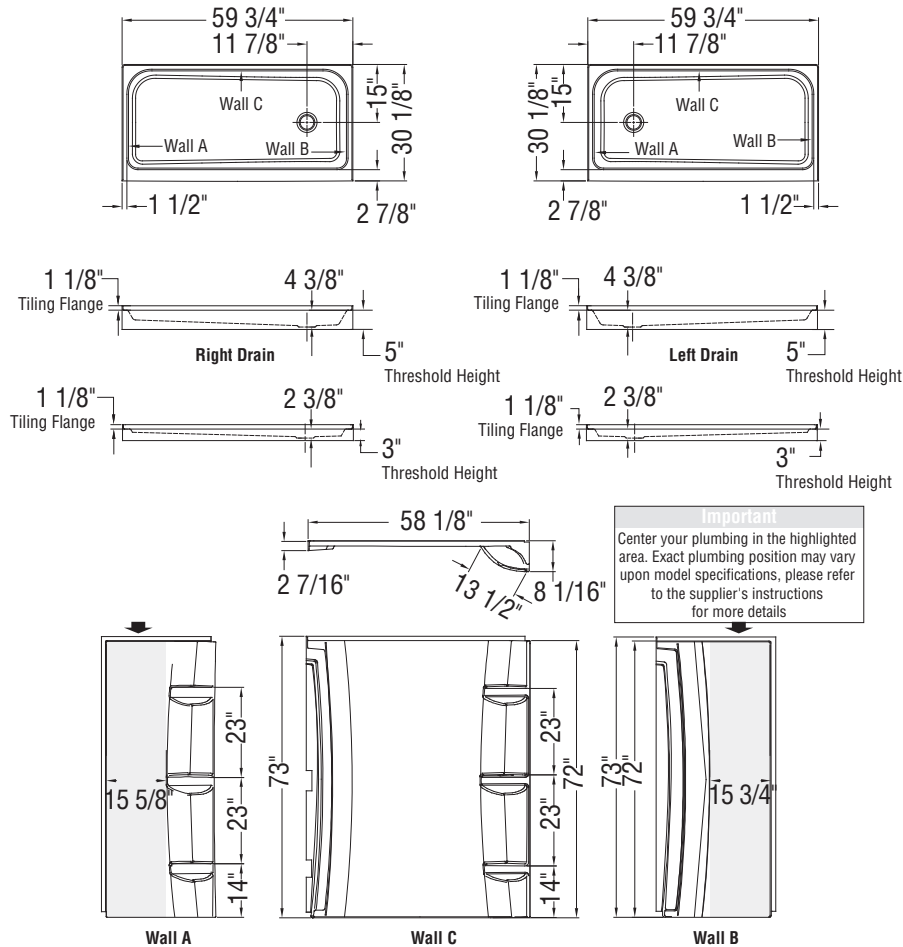

Rectangular Base 6030 - 3 in.

Model number:

105707

Dimensions: 60" x 30" x 4"

Installation:

Material: Acrylic

Standard Features:

- Low threshold base
- Textured bottom
- Deflecting strip preventing water penetration behind the shower
- Alcove installation
- Easy front installation walls with snap clips are available
- Right or left drain

Recommended products (Visit our website for a complete list of our recommended products)

No	Description
138952	Halo Pro Sliding Shower Door 56 ½-59 x 78 ¾ in. 8 mm
136272	Duel Sliding Shower Door 56-58 ½ x 70 ½-74 in. 8 mm
139350	Incognito 70 Sliding Shower Door 56-59 x 70 ½ in. 6 mm

Rectangular Base 6030 - 3 in.

Model number: 105707

Dimensions: 60" x 30" x 4"

Installation:

Material: Acrylic

Dimensions:

59 3/4 x 30 1/8 x 4 1/8 in.
(1518 x 765 x 105 mm)

Weight:

53 lbs (24.04 kg)

Shape:

Rectangular

Drain location:

Left

Right

Installation:

Alcove