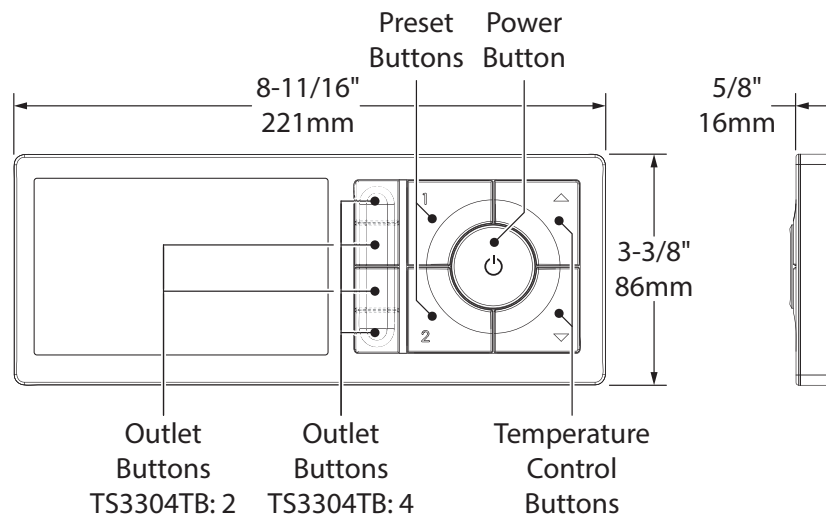

NOTES

- Caution: A flat area in the final shower surface of 10" (254mm) wide by 6" (152mm) high is required to mount the controller

U by Moen™ Digital Shower Controller

Models: TS3304TB
TS3302TB

Valve and
Controller System

CRITICAL DIMENSIONS

(DO NOT SCALE)