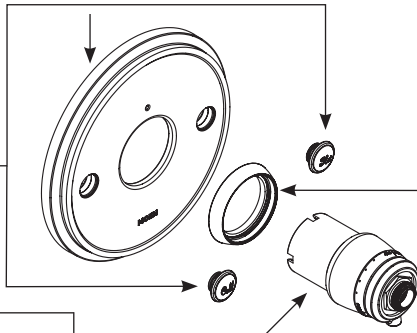

Porcelain Hot/Cold
Handle Cap Kit

- **154285**