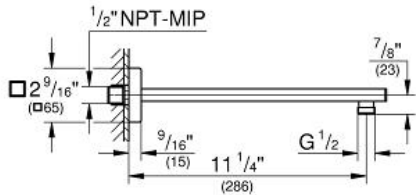

RAINSHOWER
MODEL # 27710000

Pure Freude
an Wasser

GROHE CANADA, INC. | 5900 Avebury Road, Mississauga, Ontario, Canada L5R 3M3
Phone: 905-271-2929 | Fax: 905-271-9494 | info@grohe.ca

Product Description:

Standard Specification:

- Metal
- 1/2" NPT connection thread(s)
- Suitable for square Rainshower Allure and Euphoria Cube head shower
- **GROHE StarLight** chrome finish

Applicable Codes & Standards:

- Energy Policy Act of 1992
- ASME A112.18.1/CSA B125.1

Color:

- 27710000 chrome