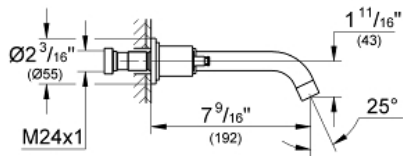

ATRIO 8" Widespread Two-Handle Bathroom Faucet M-Size

MODEL # 2017300A

GROHE CANADA, INC. | 5900 Avebury Road, Mississauga, Ontario, Canada L5R 3M3
Phone: 905-271-2929 | Fax: 905-271-9494 | info@grohe.ca

Pure Freude
an Wasser

Product Description:

ATRIO

8" Widespread Two-Handle Bathroom Faucet M-Size

Standard Specification:

- Wall mount
- **GROHE StarLight** chrome finish
- Valves hot/cold with 1/2" (13mm) cartridge (90°)
- 7 1/16" (180 mm) spout reach
- Center distance 7 7/8" (200mm)
- Handles sold separately
- Trio Spoke Handles 18 033 000 & 18 033 EN0 (sold separately)
- Atrio Lever Handles 18 034 000 & 18 034 EN0 (sold separately)
- Requires Vessel Rough-In Valve 33 885
- Max flow rate: 4.56 L/min (1.2 gpm)
- Less handles – order 18 026 or 18 027 (sold separately)