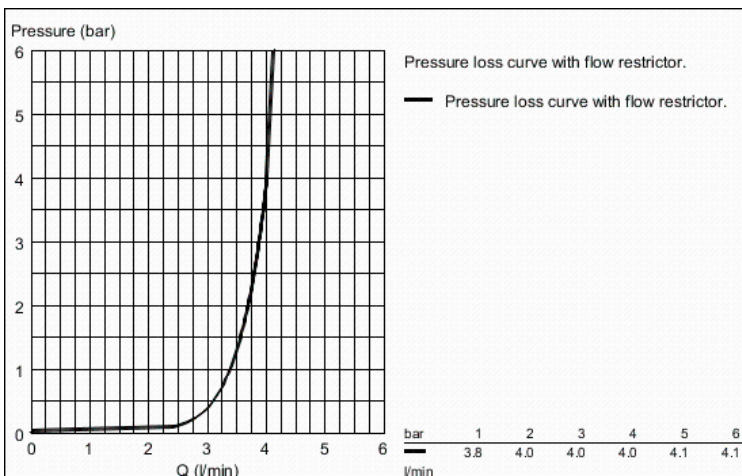

Pure Freude
an Wasser

Product Description:

ATRIO

8" Widespread Two-Handle Bathroom Faucet M-Size

Standard Specification:

- Wall mount
- **GROHE StarLight** chrome finish
- Valves hot/cold with 1/2" (13mm) cartridge (90°)
- 7 1/16" (180 mm) spout reach
- Center distance 7 7/8" (200mm)
- Handles sold separately
- Trio Spoke Handles 18 033 000 & 18 033 EN0 (sold separately)
- Atrio Lever Handles 18 034 000 & 18 034 EN0 (sold separately)
- Requires Vessel Rough-In Valve 33 885
- Max flow rate: 4.56 L/min (1.2 gpm)
- Less handles – order 18 026 or 18 027 (sold separately)

Applicable Codes & Standards:

- Energy Policy Act of 1992
- NSF 61
- ASME A112.18.1/CSA B125.1
- US Federal and State material regulations
- EPA WaterSense®
- LOGO NSF

Color:

- 2017300A StarLight Chrome