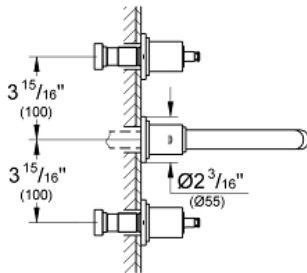

ATRIO 8" Widespread Two-Handle Bathroom Faucet M-Size

MODEL # 2017300A

GROHE CANADA, INC. | 5900 Avebury Road, Mississauga, Ontario, Canada L5R 3M3
Phone: 905-271-2929 | Fax: 905-271-9494 | info@grohe.ca

Pure Freude
an Wasser

Product Description:

ATRIO

8" Widespread Two-Handle Bathroom Faucet M-Size

Standard Specification:

- Wall mount
- **GROHE StarLight** chrome finish
- Valves hot/cold with 1/2" (13mm) cartridge (90°)
- 7 1/16" (180 mm) spout reach
- Center distance 7 7/8" (200mm)
- Handles sold separately
- Trio Spoke Handles 18 033 000 & 18 033 EN0 (sold separately)
- Atrio Lever Handles 18 034 000 & 18 034 EN0 (sold separately)
- Requires Vessel Rough-In Valve 33 885
- Max flow rate: 4.56 L/min (1.2 gpm)
- Less handles – order 18 026 or 18 027 (sold separately)

Applicable Codes & Standards:

- Energy Policy Act of 1992
- NSF 61
- ASME A112.18.1/CSA B125.1
- US Federal and State material regulations
- EPA WaterSense®
- LOGO NSF

Color:

- 2017300A StarLight Chrome