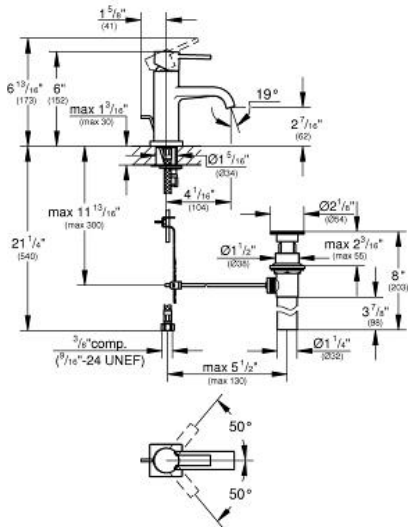

ALLURE
Single-lever basin mixer 1/2"
M-Size

MODEL # 2307700A

GROHE CANADA, INC. | 5900 Avebury Road, Mississauga, Ontario, Canada L5R 3M3
Phone: 905-271-2929 | Fax: 905-271-9494 | info@grohe.ca

Pure Freude
an Wasser

Product Description:
Single-lever basin mixer 1/2"
M-Size

Standard Specification:

- GROHE EcoJoy technology for less water and perfect flow
- Single hole installation
- GROHE SilkMove 28 mm ceramic cartridge
- GROHE StarLight chrome finish
- Flow control
- Pop-up waste set 1 1/4"
- Stainless steel flex lines
- Quick installation system
- Max flow rate: 1.2 gpm (4.56 L/min)

Color:

- 2307700A chrome