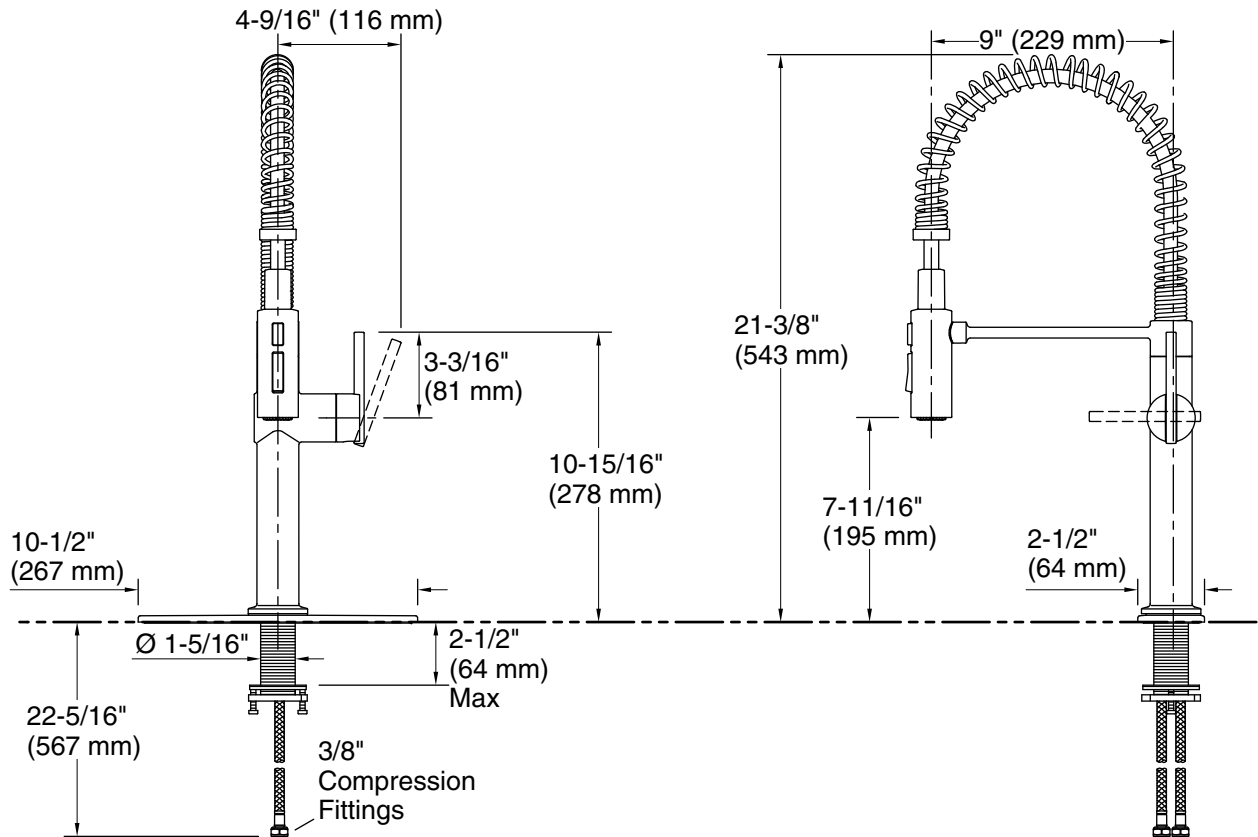

Optional Products/Accessories

- K-22071 Three-hole kitchen faucet escutcheon

ADA **CSA B651**

Codes/Standards

ASME A112.18.1/CSA B125.1
NSF/ANSI/CAN 61
NSF/ANSI/CAN 372
All applicable US Federal and State material regulations
DOE - Energy Policy Act 1992
California Energy Commission (CEC)
ADA
ICC/ANSI A117.1
CSA B651
IAPMO Certification

Technical Information

All product dimensions are nominal.

Faucet:

Flow rate: 1.5 gal/min (5.7 l/min)

Drain included: No

Spout:

Spout reach: 9" (229 mm)

Pressure/fixture Supply Requirements