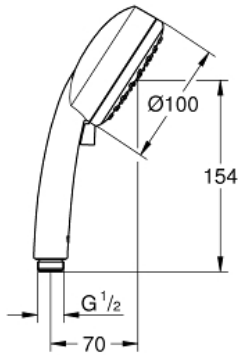

NEW TEMPESTA
COSMOPOLITAN 100
Handshower 2 Sprays
MODEL # 2757120E

Pure Freude
an Wasser

Product Description:
NEW TEMPESTA COSMOPOLITAN 100
Handshower 2 Sprays

Standard Specification:

- 2 Adjustable spray patterns: Rain, Jet
- GROHE EcoJoy 1.5 gpm (5.7 l/min) flow restrictor
- GROHE DreamSpray perfect spray pattern
- GROHE StarLight chrome finish
- SpeedClean anti-lime system
- Inner WaterGuide for a longer life
- Universal mounting system (fits all standard shower hoses)
- Min. recommended pressure: 15 psi (1.0 bar)

Applicable Codes & Standards:

- ASME A112.18.1/CSA B125.1
- EPA WaterSense®

Color:

- 2757120E StarLight Chrome