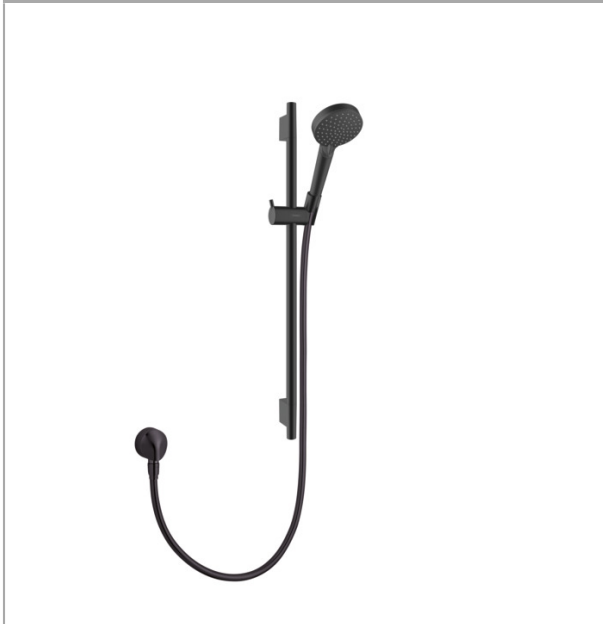

Vernis Blend
Shower set Vario 1.5 GPM with shower bar 65 cm
 Finishes : **matte black** Part no. : **04971670**

Description

Features

- Consists of: Handshower, Wallbar, Handshower hose, Slider
- Spray modes: Rain, IntenseRain
- Slider porter angle adjustable by 45°
- Flow: 1.5 GPM (5.7 L/Min)

Item details

Technology

Product image

Scale drawing