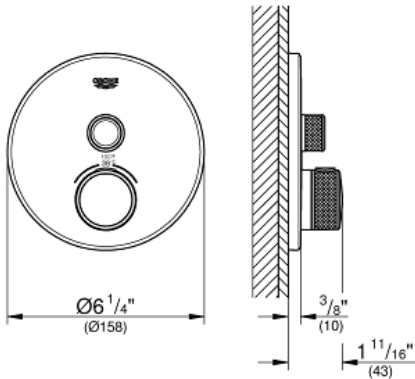

# GROHTHERM SMARTCONTROL Single Function Thermostatic Trim with Control Module

MODEL # 29136000

Pure Freude  
an Wasser

GROHE

## Standard Specification:

- Final installation set for:
- Required rough-in-set sold separately (GROHE Rapido SmartBox 35 601 000)
- Metal wall escutcheon with **GROHE QuickFix** (covered escutcheon and shaft sealing, covered fixing), 6° angle adjustable
- 3/8" (10 mm) thin profile escutcheon
- **GROHE StarLight** chrome finish
- SmartControl push for ON-OFF, turn for volume adjustment from EcoJoy to Full Flow
- Includes various icons to customize push buttons
- **GROHE TurboStat** Compact cartridge with wax thermoelement
- **GROHE SafeStop** safety button at 100°F/38°C
- Built-in check valve with dirt strainer
- Maximum flow performance: 7.7gpm (29L/min) @ 43.5 psi (3 bar)
- Optional flow reducer for CALGreen compliance included