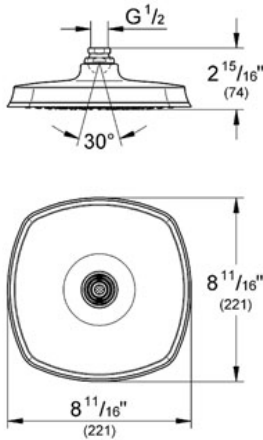

Product Description:

Standard Specification:

- GROHE StarLight® finish
- GROHE EcoJoy® 2.4 g flow limiter
- GROHE DreamSpray® perfect spray pattern
- SpeedClean anti-lime system
- Metal
- Suitable for instantaneous heater
- Rain
- Min. recommended pressure 15 psi