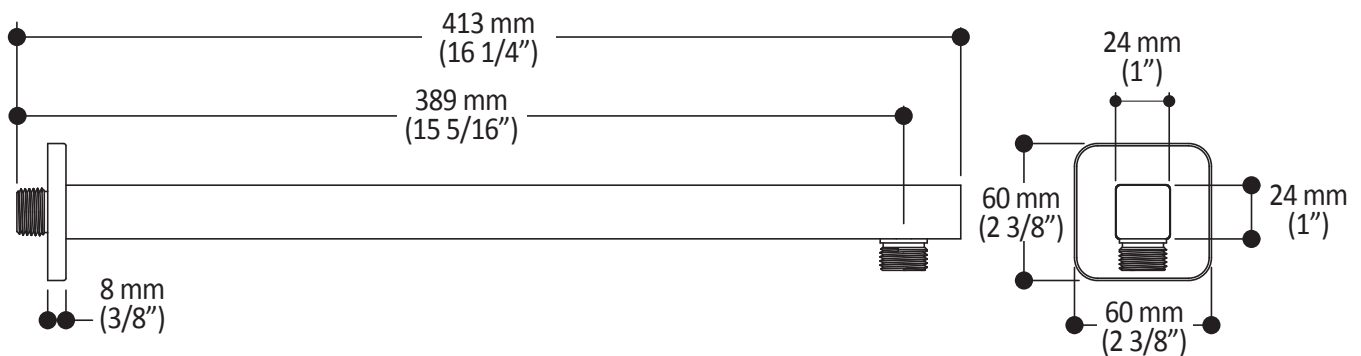

Important: Dimensions are approximated and are subject to changes. Please refer to the installation instructions.

ONCE UPON A TIME...WATER®

1355, 2nd Street, Industrial Park
Sainte-Marie (Québec)
Canada G6E 1G9

T 418-387-9090
1-877-GO-KALIA (1-87- 465-2542)
F 418 387-9089

KaliaStyle.com