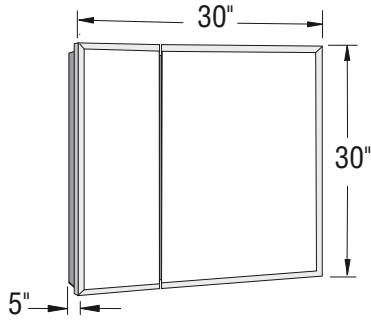

BV2430

Model number:

126528

Dimensions: 24" x 30" x 5"

Installation: Recessed

Material: Glass/Metal

Standard Features:

- Exclusive slide shelf system, Slide Edge®
- Shock-absorbing strip
- Six-way adjustable 170° hinge
- Three (BV2426, BV2430, BV3030) or six (BV3630) adjustable glass shelves 1/4 in. (6 mm) thick
- Mirror trim kit for surface mount included

Glass Pattern(s):

Beveled Edge (801)

BV2430

Model number:

126528

Dimensions: 24" x 30" x 5"

Installation: Recessed

Material: Glass/Metal

BV2426

BV2430

BV3030

BV3630

Dimensions:

24 x 30 x 5 in.
(610 x 762 x 127 mm)

Weight:

44 lbs (19.95 kg)