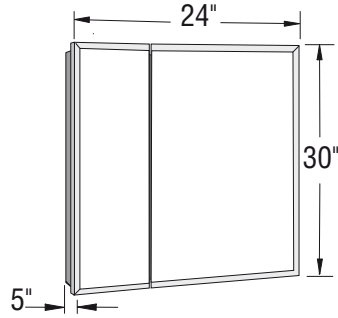

BV2430

Model number:

126528

Dimensions: 24" x 30" x 5"

Installation: Recessed

Material: Glass/Metal

Standard Features:

- Exclusive slide shelf system, Slide Edge®
- Shock-absorbing strip
- Six-way adjustable 170° hinge
- Three (BV2426, BV2430, BV3030) or six (BV3630) adjustable glass shelves 1/4 in. (6 mm) thick
- Mirror trim kit for surface mount included

Glass Pattern(s):

Beveled Edge (801)

BV2430

Model number:

126528

Dimensions: 24" x 30" x 5"

Installation: Recessed

Material: Glass/Metal

BV2426

BV2430

BV3030

BV3630

Dimensions:

24 x 30 x 5 in.
(610 x 762 x 127 mm)

Weight:

44 lbs (19.95 kg)