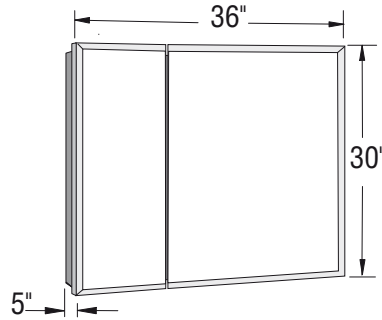

BV2430

Model number:

126528

Dimensions: 24" x 30" x 5"

Installation: Recessed

Material: Glass/Metal

Standard Features:

- Exclusive slide shelf system, Slide Edge®
- Shock-absorbing strip
- Six-way adjustable 170° hinge
- Three (BV2426, BV2430, BV3030) or six (BV3630) adjustable glass shelves 1/4 in. (6 mm) thick
- Mirror trim kit for surface mount included

Glass Pattern(s):

Beveled Edge (801)

BV2430

Model number:

126528

Dimensions: 24" x 30" x 5"

Installation: Recessed

Material: Glass/Metal

BV2426

BV2430

BV3030

BV3630

Dimensions:

24 x 30 x 5 in.
(610 x 762 x 127 mm)

Weight:

44 lbs (19.95 kg)