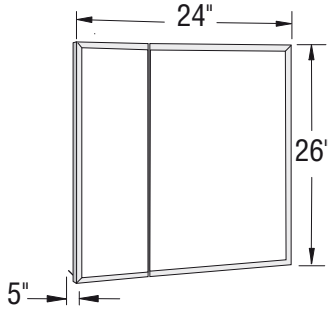

BV2430

Model number:

126528

Dimensions: 24" x 30" x 5"

Installation: Recessed

Material: Glass/Metal

Standard Features:

- Exclusive slide shelf system, Slide Edge®
- Shock-absorbing strip
- Six-way adjustable 170° hinge
- Three (BV2426, BV2430, BV3030) or six (BV3630) adjustable glass shelves 1/4 in. (6 mm) thick
- Mirror trim kit for surface mount included

Glass Pattern(s):

Beveled Edge (801)

BV2430

Model number:

126528

Dimensions: 24" x 30" x 5"

Installation: Recessed

Material: Glass/Metal

BV2426

BV2430

BV3030

BV3630

Dimensions:

24 x 30 x 5 in.
(610 x 762 x 127 mm)

Weight:

44 lbs (19.95 kg)