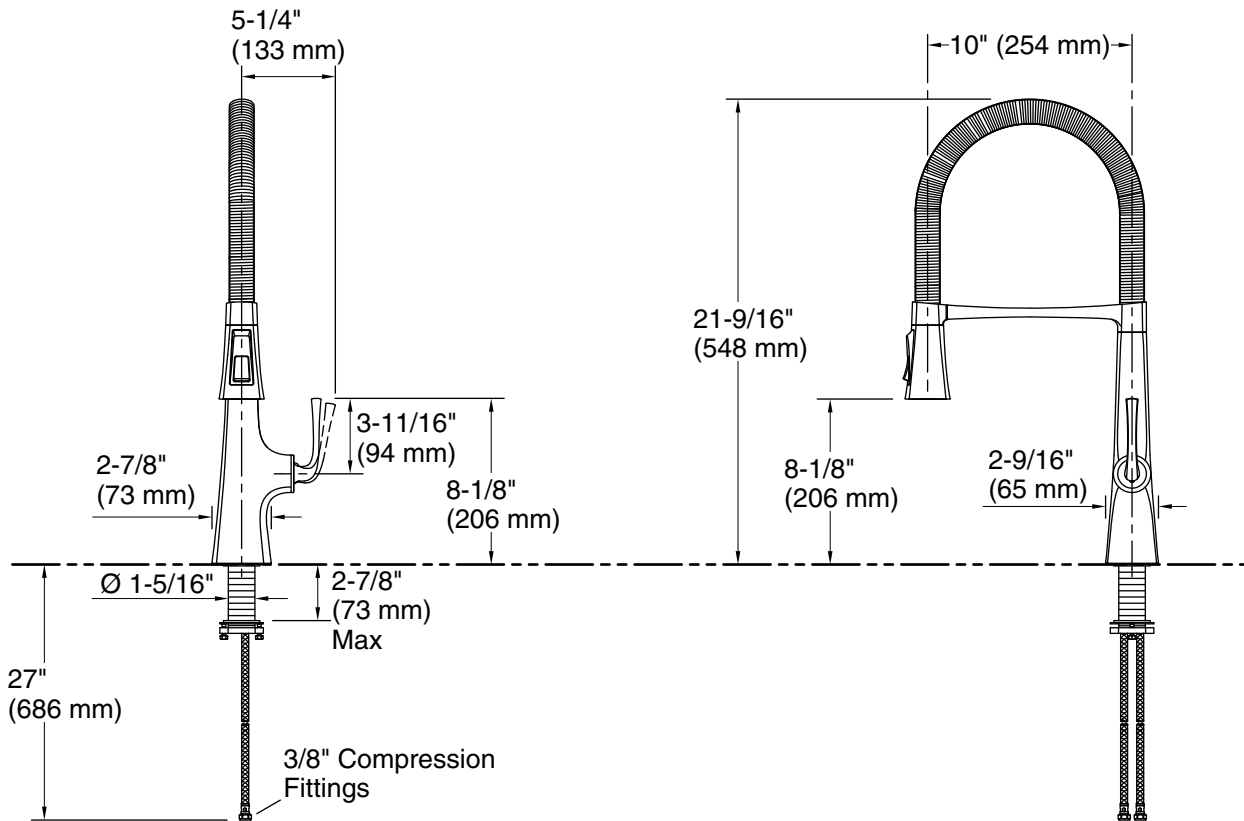

Features

- Semi-professional kitchen faucet with finish-matched easy-clean hose cover
- Switch-Grip™ sprayhead rotates in 90-degree increments. Face buttons in the direction you prefer
- Three-function pull-down sprayhead with touch-control allows you to switch between stream, Sweep® spray and BerrySoft® spray
- Sweep® spray features specially angled nozzles that form a wide, powerful blade of water to sweep your dishes and sink clean
- DockNetik® magnetic docking system securely locks sprayhead into place when not in use
- 21" high-arch 360° rotating swing spout offers vertical clearance for tall cookware and pitchers
- 10" (254 mm) swing spout reach
- 1.5 gpm (5.7 lpm) maximum flow rate at 60 psi (4.14 bar)
- Single lever handle makes adjusting water temperature easy.
- Temperature memory allows faucet to be turned on and off at the temperature set during prior usage
- MasterClean™ sprayface features an easy-to-clean surface that withstands mineral buildup and maximizes spray performance
- KOHLER® ceramic disc valves exceed industry longevity standards for a lifetime of durable performance

Adapters, Rough-in and Extension Kits

1327990 Range: 2-1/2" (64 mm) - 4-5/8" (117 mm)

Optional Products/Accessories

K-22071 Three-hole kitchen faucet escutcheon

ADA **CSA B651**

Codes/Standards

ASME A112.18.1/CSA B125.1
NSF/ANSI/CAN 61
NSF/ANSI/CAN 372
All applicable US Federal and State material regulations
DOE - Energy Policy Act 1992
California Energy Commission (CEC)
ADA
ICC/ANSI A117.1
CSA B651
IAPMO Certification

Technical Information

All product dimensions are nominal.

Drain included: No

Spout:

Spout reach: 10" (254 mm)

Handle clearance: 5-1/4" (133 mm)

Notes

Install this product according to the installation instructions.