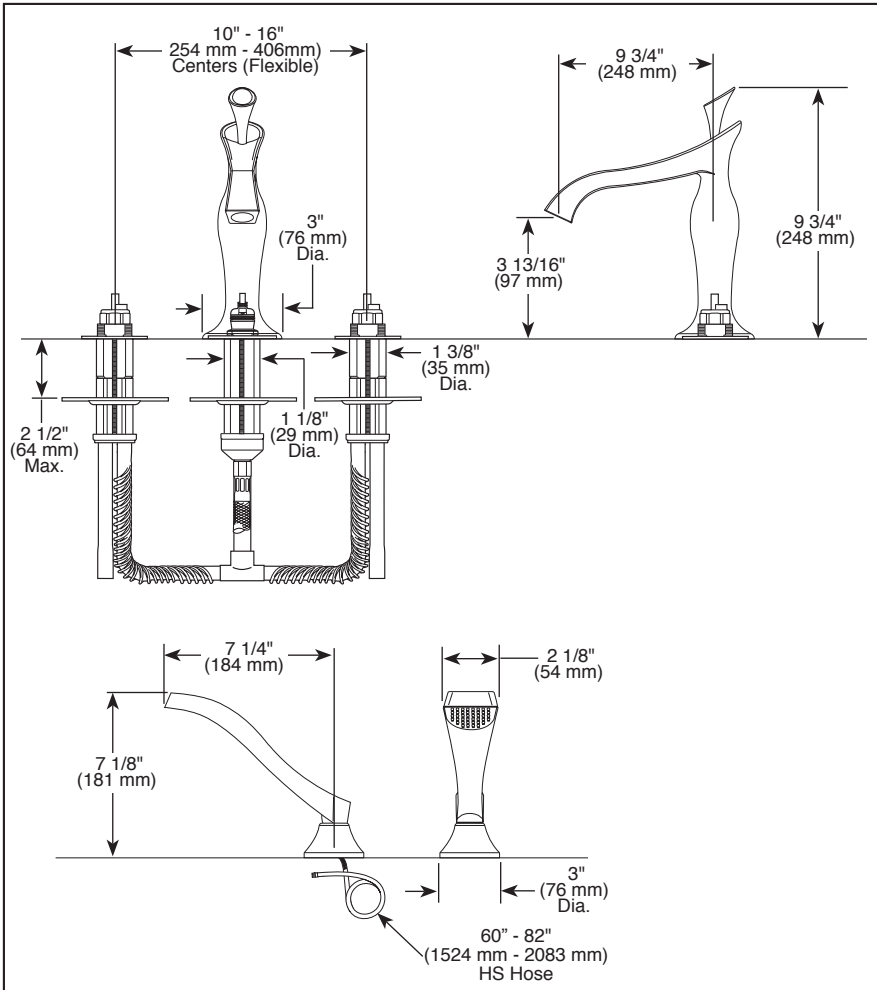

T67390-▲LHP

T67490-▲LHP

Submitted Model No.: _____

Specific Features: _____

▲ Designate Proper Finish Suffix

BRIZO®

ROMAN TUB/WHIRLPOOL FAUCET TRIM

- RSVP® Two Handle Roman Tub Valve Trim
- Three Hole Applications (T67390-LHP)
- Four Hole Applications (T67490-LHP)
- Temperature and Volume Controlled With Handles
- 10" to 16" Centers
- Flexible Ledge Mount
- Rough-In Kit Must Also be Ordered to Complete Installation (R62707 For Three Hole and R64707 For Four Hole)

STANDARD SPECIFICATIONS:

- Trim Only for two handle Roman Tub faucet for concealed mounting.
- 9 3/4" (248 mm) long, 9 3/4" (248 mm) high slip-on rigid spout.
- Temperature and volume controlled with handles.
- Rough-In kit must also be ordered to complete installation (R62707 for three hole and R64707 for four hole). There are separate specification sheets on each rough-in kit if more details are required.
- Handshower includes double check valves for backflow prevention (T67490-LHP).
- Handshower flows 2.0 gpm @ 80 psi.
- Minimum 5" (127 mm) to maximum 8" (203 mm) distance between holes.
- Accommodates up to 2 1/2" deck thickness.
- LHP - Less Handle Program. See handle options below.
- 60" - 82" (1524 mm - 2083 mm) stretchable finished metal hose.