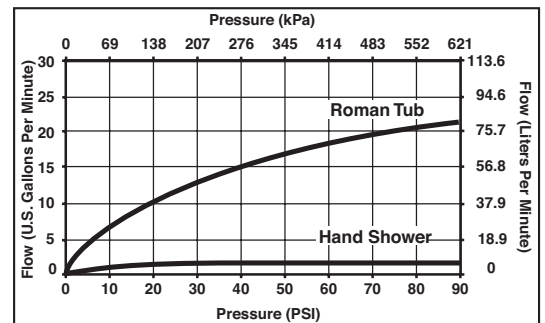

COMPLIES WITH:

- ASME A112.18.1 / CSA B125.1
- Indicates compliance to ICC/ANSI A117.1 - Valve control only.

Delta Faucet Company

Indianapolis, IN 46280
A Division of Masco Corporation of Indiana
© 2014 Masco Corporation of Indiana

Delta reserves the right (1) to make changes in specifications and materials, and (2) to change or discontinue models, both without notice or obligation. Dimensions are for reference only. See current full-line price book or www.brizo.com for finish options and product availability.

BSP-B-T67390-LHP Rev. D