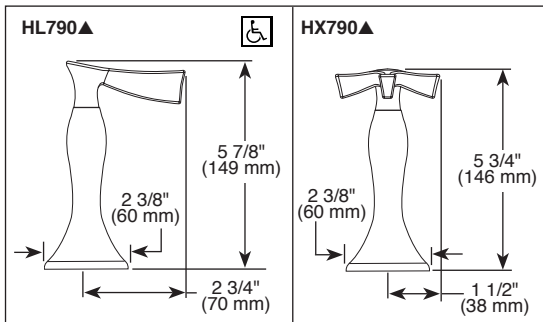

T67390-▲LHP

T67490-▲LHP

Submitted Model No.: _____

Specific Features: _____

▲ Designate Proper Finish Suffix

BRIZO®

ROMAN TUB/WHIRLPOOL FAUCET TRIM

- RSVP® Two Handle Roman Tub Valve Trim
- Three Hole Applications (T67390-LHP)
- Four Hole Applications (T67490-LHP)
- Temperature and Volume Controlled With Handles
- 10" to 16" Centers
- Flexible Ledge Mount
- Rough-In Kit Must Also be Ordered to Complete Installation (R62707 For Three Hole and R64707 For Four Hole)

STANDARD SPECIFICATIONS:

- Trim Only for two handle Roman Tub faucet for concealed mounting.
- 9 3/4" (248 mm) long, 9 3/4" (248 mm) high slip-on rigid spout.
- Temperature and volume controlled with handles.
- Rough-In kit must also be ordered to complete installation (R62707 for three hole and R64707 for four hole). There are separate specification sheets on each rough-in kit if more details are required.
- Handshower includes double check valves for backflow prevention (T67490-LHP).
- Handshower flows 2.0 gpm @ 80 psi.
- Minimum 5" (127 mm) to maximum 8" (203 mm) distance between holes.
- Accommodates up to 2 1/2" deck thickness.
- LHP - Less Handle Program. See handle options below.
- 60" - 82" (1524 mm - 2083 mm) stretchable finished metal hose.