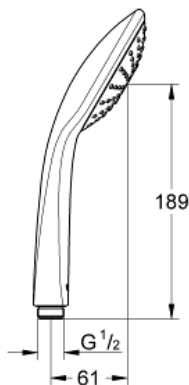

EUPHORIA 110 MONO Hand Shower

MODEL # 2726500E

Pure Freude
an Wasser

Product Description: EUPHORIA 110 MONO Hand Shower

Standard Specification:

- Rain spray pattern (1 spray-rain)
- GROHE EcoJoy 1.5 gpm (5.7 l/min) flow restrictor
- GROHE DreamSpray perfect spray pattern
- GROHE StarLight chrome finish
- SpeedClean anti-lime system
- Inner WaterGuide for a longer life
- Universal mounting system (fits all standard shower hoses)
- Suitable for instantaneous heater
- Min. recommended pressure: 15 psi (1.0 bar)
- Max Flow Rate 1.5 gpm at 80 psi (5.7 L/min)

Applicable Codes & Standards:

- Energy Policy Act of 1992
- ASME A112.18.1/CSA B125.1

Color:

- 2726500E StarLight Chrome