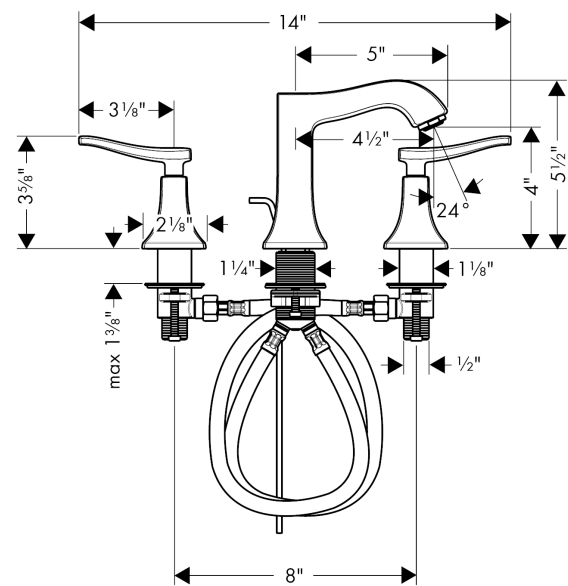

Metris C

Widespread Faucet 100 with Pop-Up Drain, 1.2 GPM

Finishes : **chrome** Part no. : **31073001**

Description

Features

- Aerated spray
- maximum Flow rate at 44 PSI: 1.2 GPM
- 90° ceramic valves
- pop-up waste set G 1
- Material waste set: metal

Technology

Compliance

Product image

Scale drawing

Metris C

Widespread Faucet 100 with Pop-Up Drain, 1.2 GPM

Finishes : **chrome** Part no. : **31073001**

Exploded drawing

Year of production: >07/16

Metris C

Widespread Faucet 100 with Pop-Up Drain, 1.2 GPM

Finishes : **chrome** Part no. : **31073001**

Spare parts list

Year of production: >07/16

Pos.	Description	Part no.	Price	PU
1	spout cpl.	95394001	-	1
2	aerator M24x1 (4,5 l/min)	92877000	-	1
3	pull rod	96657000	-	1
4	connection hose 18½" M8x0,75 3/8"	96321001	-	1
5	fixing set (Ø 32)	13961000	-	1
6	handle for cold water	31293000	-	1
7	handle for hot water	31292000	-	1
8	stop valve cpl.	97357001	-	1
9	shut off unit left closing	94008000	-	1
10	shut off unit right closing	94009000	-	1
11	adapter for handle	95252000	-	1
a	pop up waste	88509000	-	1
b	handle fixing set	98932000	-	1