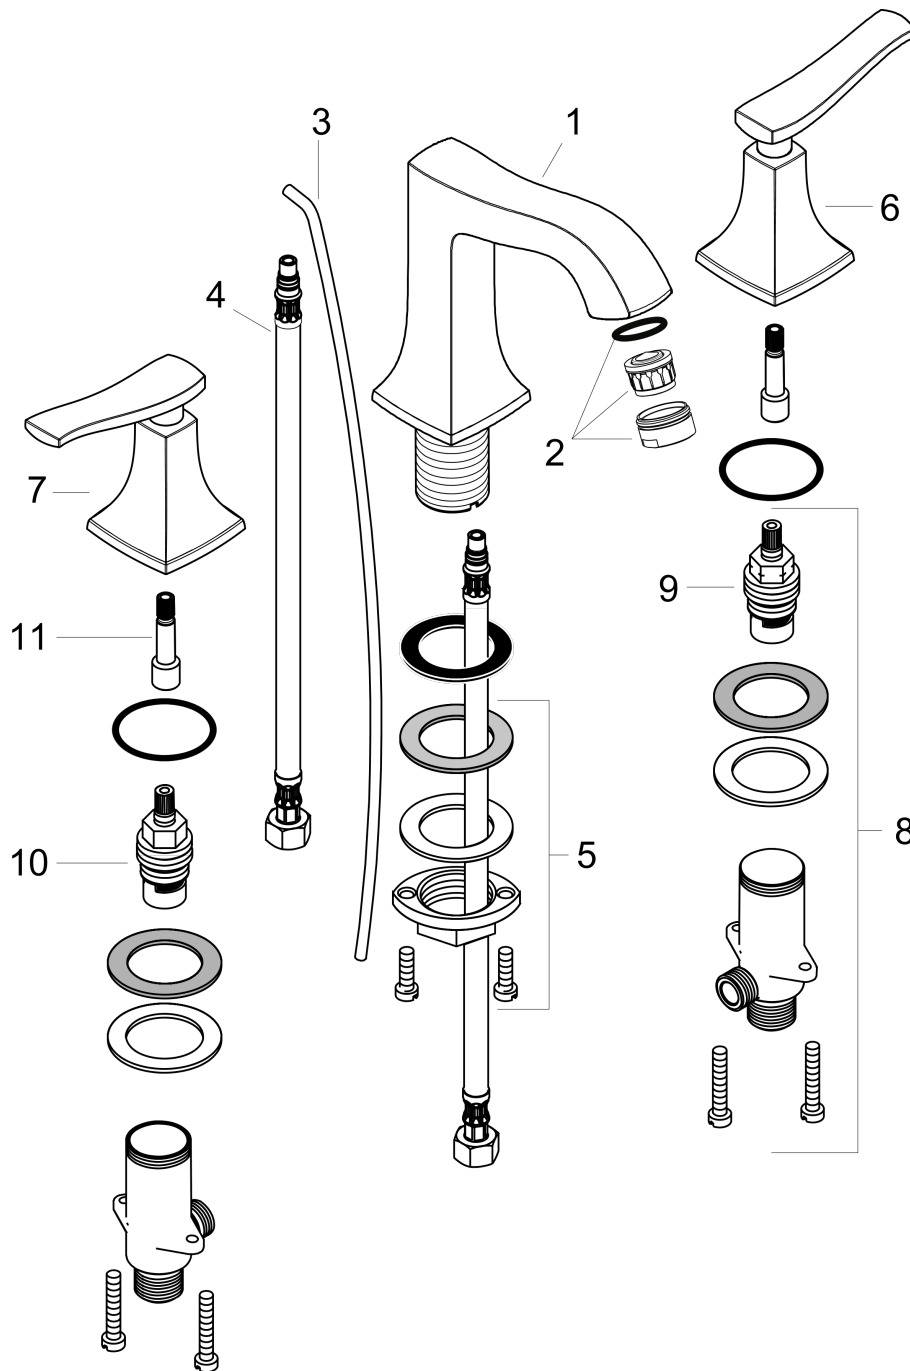

Metris C

Widespread Faucet 100 with Pop-Up Drain, 1.2 GPM

Finishes : **chrome** Part no. : **31073001**

Description

Features

- Aerated spray
- maximum Flow rate at 44 PSI: 1.2 GPM
- 90° ceramic valves
- pop-up waste set G 1
- Material waste set: metal

Technology

Compliance

Product image

Scale drawing

Metris C

Widespread Faucet 100 with Pop-Up Drain, 1.2 GPM

Finishes : **chrome** Part no. : **31073001**

Exploded drawing

Year of production: >07/16

Metris C

Widespread Faucet 100 with Pop-Up Drain, 1.2 GPM

Finishes : **chrome** Part no. : **31073001**

Spare parts list

Year of production: >07/16

Pos.	Description	Part no.	Price	PU
1	spout cpl.	95394001	-	1
2	aerator M24x1 (4,5 l/min)	92877000	-	1
3	pull rod	96657000	-	1
4	connection hose 18½" M8x0,75 3/8"	96321001	-	1
5	fixing set (Ø 32)	13961000	-	1
6	handle for cold water	31293000	-	1
7	handle for hot water	31292000	-	1
8	stop valve cpl.	97357001	-	1
9	shut off unit left closing	94008000	-	1
10	shut off unit right closing	94009000	-	1
11	adapter for handle	95252000	-	1
a	pop up waste	88509000	-	1
b	handle fixing set	98932000	-	1