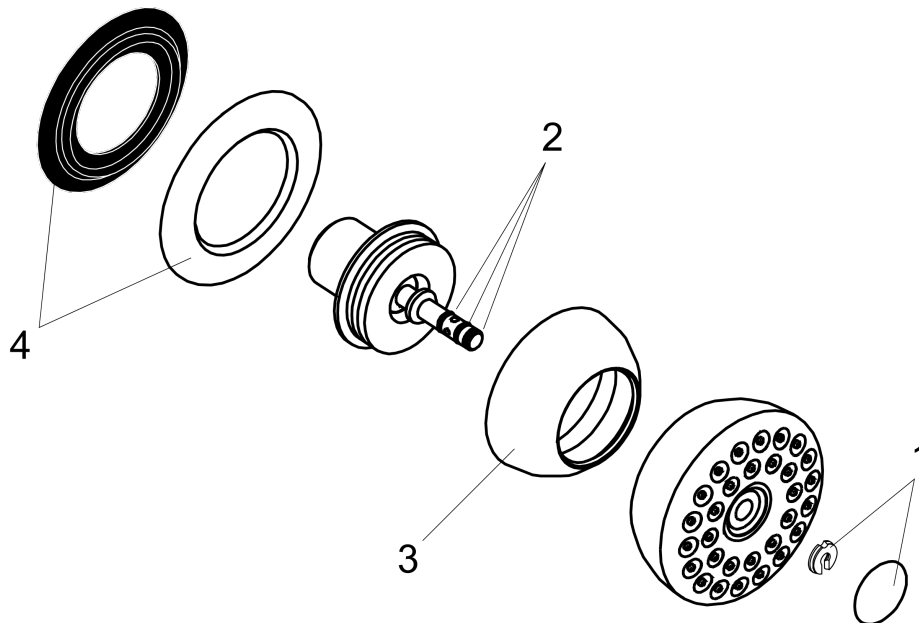

Bodyvette

Finishes : **chrome** Part no. : **28466001**

Description

Features

- Flow: 1.4 GPM
- 1/2" NPT

Item details

List Price \$ 165.00

Technology

Compliance

Product image

Scale drawing

Bodyvette

Finishes : **chrome**

Part no. : **28466001**

Exploded drawing

Year of production: >05/97

< 12/06

Bodyvette

Finishes : **chrome** Part no. : **28466001**

Spare parts list

Year of production: >**05/97**

Pos.	Description	Part no.	Price	PU
1	cover pale grey	97404000	-	1
2	O-ring 3,5x1,5	98105000	-	1
3	base body	97521000	-	1
4	escutcheon	95060000	-	1
5	O-ring 6x1,5	98107000	-	1
a	spray head cpl.	97471000	-	1