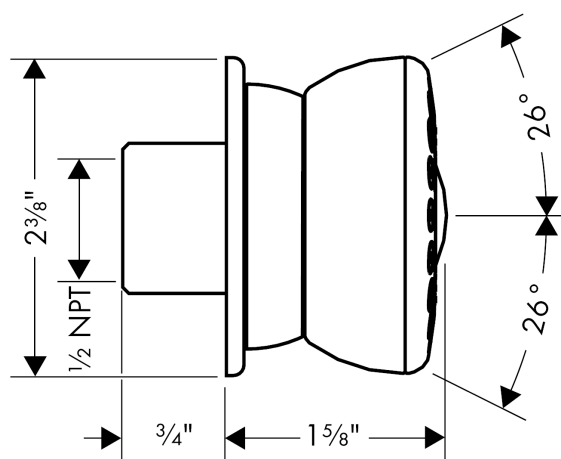

Bodyvette

Finishes : **chrome** Part no. : **28466001**

Description

Features

- Flow: 1.4 GPM
- 1/2" NPT

Item details

List Price \$ 165.00

Technology

Compliance

Product image

Scale drawing

Bodyvette

Finishes : **chrome**

Part no. : **28466001**

Exploded drawing

Year of production: >05/97

< 12/06

Bodyvette

Finishes : **chrome** Part no. : **28466001**

Spare parts list

Year of production: >**05/97**

Pos.	Description	Part no.	Price	PU
1	cover pale grey	97404000	-	1
2	O-ring 3,5x1,5	98105000	-	1
3	base body	97521000	-	1
4	escutcheon	95060000	-	1
5	O-ring 6x1,5	98107000	-	1
a	spray head cpl.	97471000	-	1