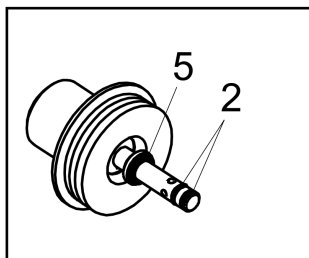

Bodyvette

Finishes : **chrome** Part no. : **28466001**

Description

Features

- Flow: 1.4 GPM
- 1/2" NPT

Item details

List Price \$ 165.00

Technology

Compliance

Product image

Scale drawing

Bodyvette

Finishes : **chrome**

Part no. : **28466001**

Exploded drawing

Year of production: >05/97

< 12/06

Bodyvette

Finishes : **chrome** Part no. : **28466001**

Spare parts list

Year of production: >**05/97**

Pos.	Description	Part no.	Price	PU
1	cover pale grey	97404000	-	1
2	O-ring 3,5x1,5	98105000	-	1
3	base body	97521000	-	1
4	escutcheon	95060000	-	1
5	O-ring 6x1,5	98107000	-	1
a	spray head cpl.	97471000	-	1