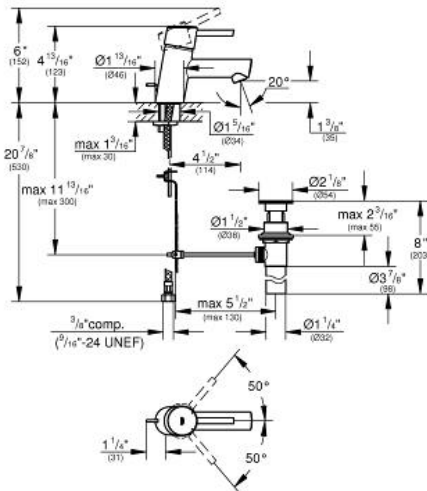

# CONCETTO Single-Handle Bathroom Faucet XS-Size

MODEL # 34702001

Pure Freude  
an Wasser

**Product Description:**  
**CONCETTO**  
Single-Handle Bathroom Faucet XS-Size

**Standard Specification:**

- GROHE SilkMove 1.1" (28 mm) ceramic cartridge
- With adjustable hot limit safety stop
- GROHE StarLight chrome finish
- GROHE EcoJoy technology for less water and perfect flow
- GROHE QuickFix installation system
- Metal lever handle
- Metal pop-up drain
- Extra long flex lines with flat seal
- Faucet height below 6" when in use
- Solid brass body
- Max flow rate: 1.2 gpm (4.56 L/min)
- ADA Compliant

**Applicable Codes & Standards:**

- ASME A112.18.1/CSA B125.1
- EPA WaterSense®
- ICC/ANSI A117.1

**Color:**

- 34702001 StarLight Chrome