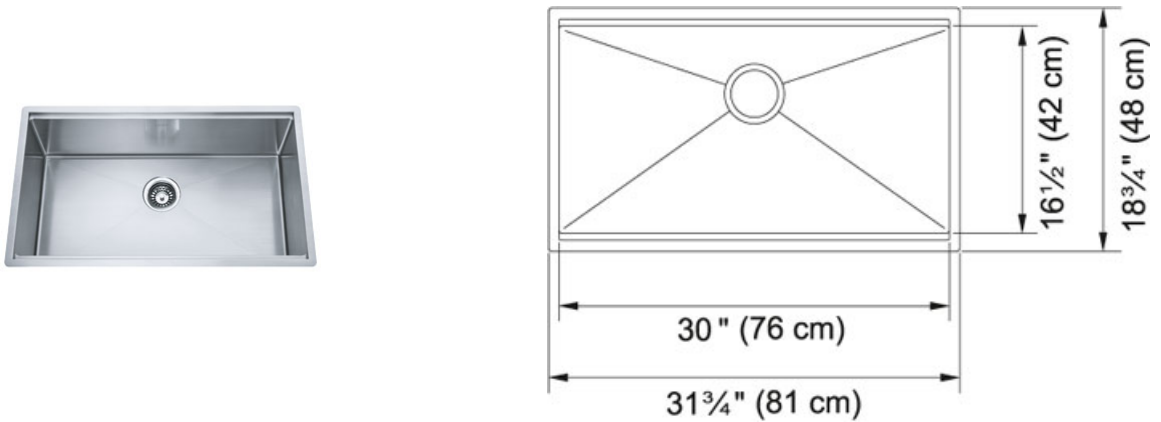

Professional Series PSX110-30 Stainless Steel |

122.0274.296

FAMILY : Sinks | SERIE : Professional Series | MODEL : PSX110-30 | FINISH : Stainless Steel | INSTALLATION TYPE : Undermount

TECHNICAL DATA

Gauge	16
Cabinet Size	30"
Length overall	31 3/4"
Width overall	18 15/16"
Length of large bowl	29 15/16"
Width of large bowl	16 1/8"
Depth of large bowl	10"
Number of Bowls	1

Professional Series PSX110-30 Stainless Steel |
122.0274.296

FAMILY : Sinks | SERIE : Professional Series | MODEL : PSX110-30 | FINISH : Stainless Steel | INSTALLATION TYPE :
Undermount

ACCESSORIES

112.0194.705