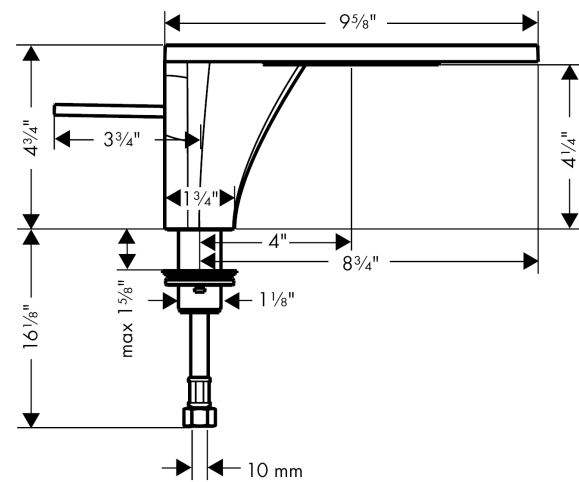

AXOR Massaud
AXOR Massaud Single-Hole Faucet without Pop-Up, 1.2 GPM
 Finishes : **chrome** Part no. : **18010001**

Description

Features

- Non-aerated stream
- maximum Flow rate at 44 PSI: 1.2 GPM
- Joystick ceramic cartridge

Item details

List Price \$ 1,218.00

Technology

Compliance

Product image

Scale drawing

AXOR Massaud
AXOR Massaud Single-Hole Faucet without Pop-Up, 1.2 GPM
Finishes : **chrome** Part no. : **18010001**

Exploded drawing

Year of production: >07/16

AXOR Massaud
AXOR Massaud Single-Hole Faucet without Pop-Up, 1.2 GPM

 Finishes : **chrome** Part no. : **18010001**

Spare parts list

Year of production: >07/16

Pos.	Description	Part no.	Price	PU
1	plate for spout	98649000	-	1
2	spray former	97444000	-	1
3	handle	92490000	-	1
4	nut	95667000	-	1
5	cartridge, assy	96339000	-	1
6	escutcheon	92989000	-	1
7	fixing set for shut off unit	96078009	-	1
8	flow limiter (4 l/min)	98465000	-	1
9	O-ring 35x1,5	92114000	-	1
10	filter	97973000	-	1
11	flat seal	98749000	-	1
12	O-ring 12x2	98214000	-	1
13	lever collar	97548000	-	1
14	connection hose 17½" M8x0,75 G3/8	95141001	-	1
15	adapter for connection hose	95576001	-	1
16	O-ring 9x2	98119000	-	1
17	O-ring 21,95x1,78	95169000	-	1