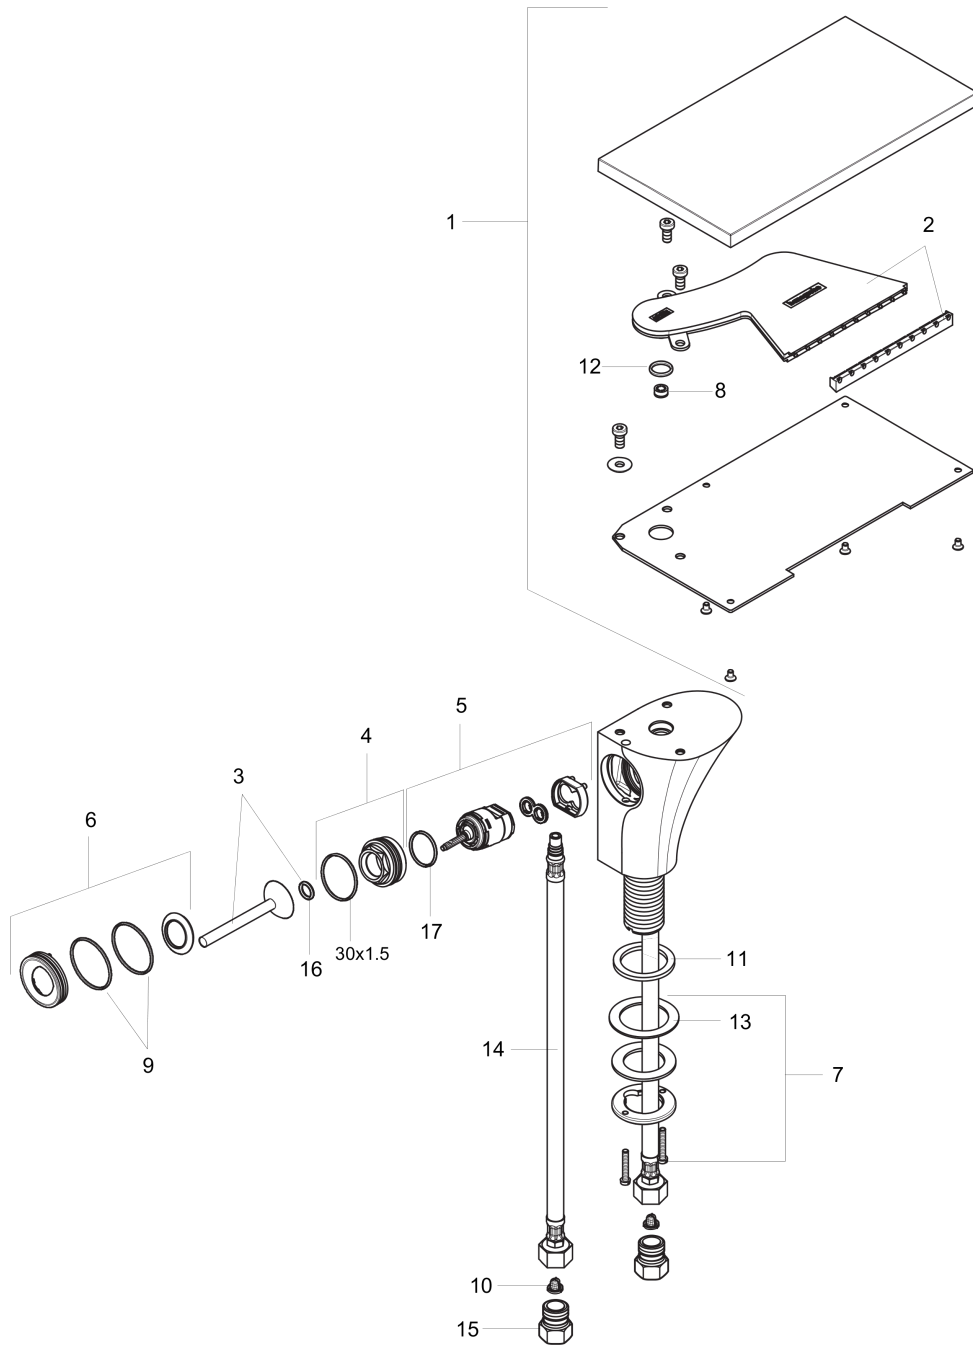

AXOR Massaud
AXOR Massaud Single-Hole Faucet without Pop-Up, 1.2 GPM
 Finishes : **chrome** Part no. : **18010001**

Description

Features

- Non-aerated stream
- maximum Flow rate at 44 PSI: 1.2 GPM
- Joystick ceramic cartridge

Item details

List Price \$ 1,218.00

Technology

Compliance

Product image

Scale drawing

AXOR Massaud
AXOR Massaud Single-Hole Faucet without Pop-Up, 1.2 GPM
Finishes : **chrome** Part no. : **18010001**

Exploded drawing

Year of production: >07/16

AXOR Massaud
AXOR Massaud Single-Hole Faucet without Pop-Up, 1.2 GPM

 Finishes : **chrome** Part no. : **18010001**

Spare parts list

Year of production: >07/16

Pos.	Description	Part no.	Price	PU
1	plate for spout	98649000	-	1
2	spray former	97444000	-	1
3	handle	92490000	-	1
4	nut	95667000	-	1
5	cartridge, assy	96339000	-	1
6	escutcheon	92989000	-	1
7	fixing set for shut off unit	96078009	-	1
8	flow limiter (4 l/min)	98465000	-	1
9	O-ring 35x1,5	92114000	-	1
10	filter	97973000	-	1
11	flat seal	98749000	-	1
12	O-ring 12x2	98214000	-	1
13	lever collar	97548000	-	1
14	connection hose 17½" M8x0,75 G3/8	95141001	-	1
15	adapter for connection hose	95576001	-	1
16	O-ring 9x2	98119000	-	1
17	O-ring 21,95x1,78	95169000	-	1