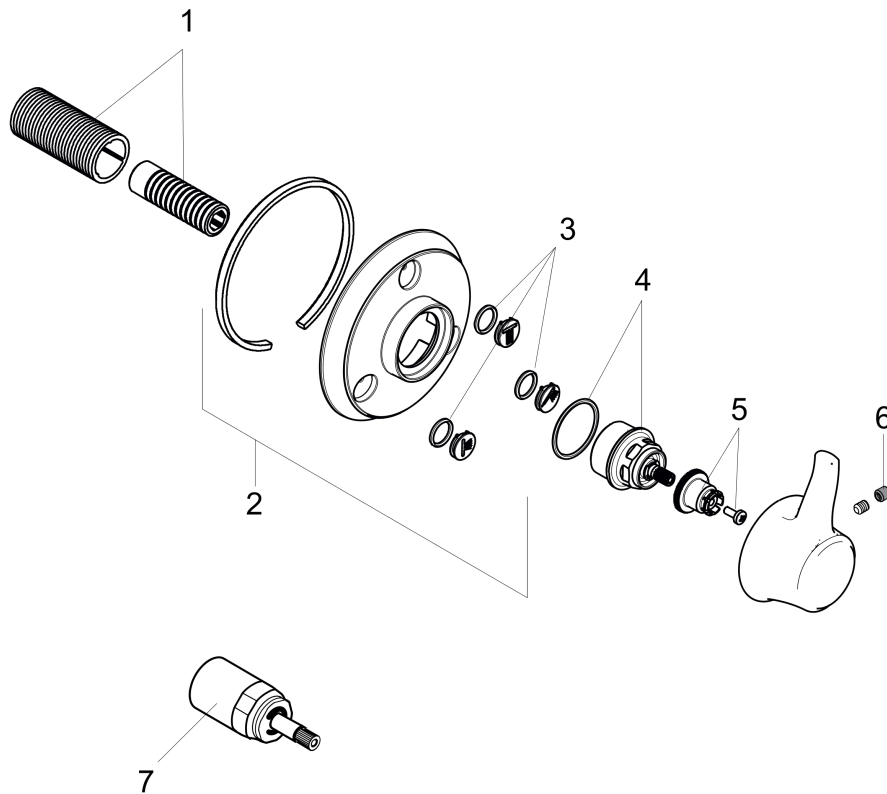

**Ecostat Classic**  
**Diverter Trim Trio/Quattro**

Finishes : **brushed nickel** Part no. : **15934821**

**Description**

**Features**

- Handle, Sleeve, Escutcheon

**Product image**

**Scale drawing**

**Ecostat Classic**  
**Diverter Trim Trio/Quattro**

Finishes : **brushed nickel** Part no. : **15934821**

**Exploded drawing**

Year of production: >12/10

**Ecostat Classic**  
**Diverter Trim Trio/Quattro**

Finishes : **brushed nickel** Part no. : **15934821**

### Spare parts list

Year of production: >12/10

Pos.	Description	Part no.	PC	PU
1	fixing set	96392000	0	1
2	escutcheon	95649820	0	1
3	O-ring 13x2	98128000	0	1
4	nut	98677000	0	1
5	handle fixing set	94184000	0	1
6	screw cover	95181000	0	1
7	extension 25 mm	96370000	0	1
a	set of symbols	95238820	0	1
b	O-Ring 32x2,5	96364000	0	1
c	base body	15930181	0	1
d	base body	15936181	0	1
e	base body	15984181	0	1