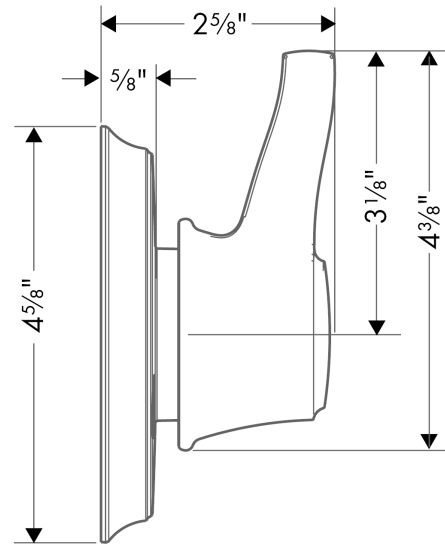

**Ecostat Classic**  
**Diverter Trim Trio/Quattro**

Finishes : **brushed nickel** Part no. : **15934821**

**Description**

**Features**

- Handle, Sleeve, Escutcheon

**Product image**

**Scale drawing**

**Ecostat Classic**  
**Diverter Trim Trio/Quattro**

Finishes : **brushed nickel** Part no. : **15934821**

**Exploded drawing**

Year of production: >12/10

**Ecostat Classic**  
**Diverter Trim Trio/Quattro**

Finishes : **brushed nickel** Part no. : **15934821**

### Spare parts list

Year of production: >12/10

Pos.	Description	Part no.	PC	PU
1	fixing set	96392000	0	1
2	escutcheon	95649820	0	1
3	O-ring 13x2	98128000	0	1
4	nut	98677000	0	1
5	handle fixing set	94184000	0	1
6	screw cover	95181000	0	1
7	extension 25 mm	96370000	0	1
a	set of symbols	95238820	0	1
b	O-Ring 32x2,5	96364000	0	1
c	base body	15930181	0	1
d	base body	15936181	0	1
e	base body	15984181	0	1