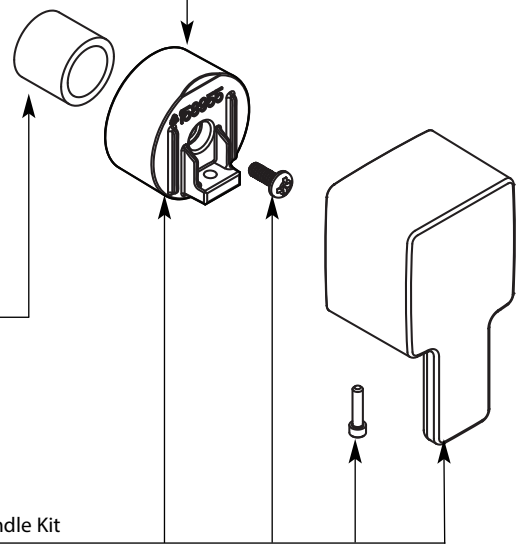

Buy it for looks. Buy it for life.®

Illustrated Parts

■ Order by Part Number

90 DEGREE™ Multi-Function Transfer Valve Trim Kit		
MODEL	HANDLE	FINISH
TS4172	Lever	Chrome
TS4172BN	Lever	Brushed Nickel

Escutcheon
159264 Chrome
159264BN Brushed Nickel

Escutcheon Screws (2)
15528 Chrome
163BN Brushed Nickel

Stop Tube Kit w/o Screw
100024 Chrome
100024BN Brushed Nickel

Handle Adapter Kit
174329

Spacer
135152

1" Handle Extension Kit
148479 Chrome
148479BN Brushed Nickel

Handle Kit
159266 Chrome
159266BN Brushed Nickel