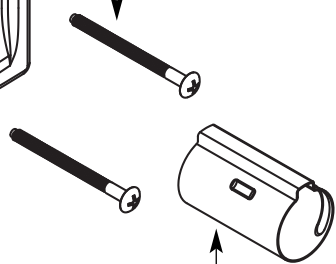

Buy it for looks. Buy it for life.®

Illustrated Parts

■ Order by Part Number

90 DEGREE™ Multi-Function Transfer Valve Trim Kit		
MODEL	HANDLE	FINISH
TS4172	Lever	Chrome
TS4172BN	Lever	Brushed Nickel

Escutcheon
159264 Chrome
159264BN Brushed Nickel

Escutcheon Screws (2)
15528 Chrome
163BN Brushed Nickel

Stop Tube Kit w/o Screw
100024 Chrome
100024BN Brushed Nickel

Handle Adapter Kit
174329

Spacer
135152

1" Handle Extension Kit
148479 Chrome
148479BN Brushed Nickel