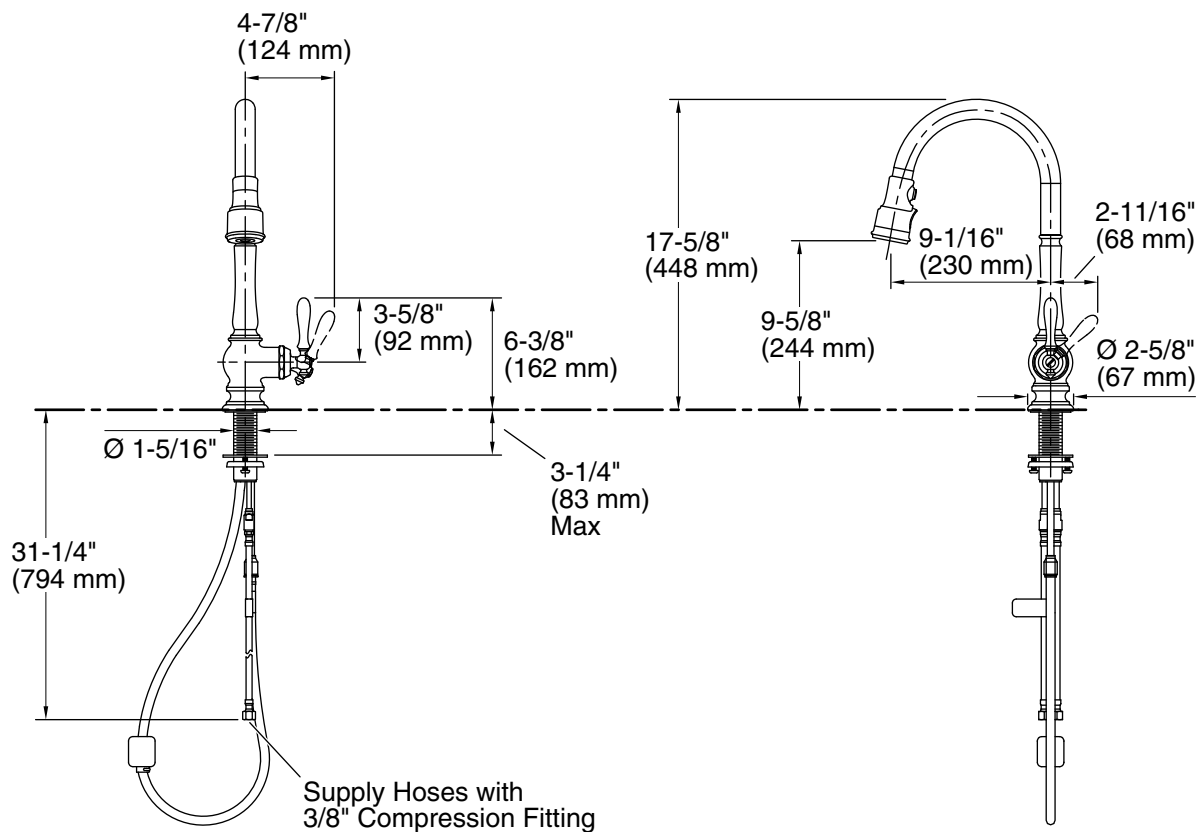

Adapters, Rough-in and Extension Kits

1012715 Range: 3-1/4" (83 mm) -
 5-3/8" (137 mm)

Optional Products/Accessories

K-99272 Three-Hole Kitchen Faucet Escutcheon

ADA **CSA B651**

Codes/Standards

ASME A112.18.1/CSA B125.1
 NSF/ANSI 61
 NSF/ANSI 372
 All applicable US Federal and State material regulations
 DOE - Energy Policy Act 1992
 California Energy Commission (CEC)
 ADA
 ICC/ANSI A117.1
 CSA B651

Technical Information

All product dimensions are nominal.

Spout:

Spout reach: 9-1/16" (231 mm)

Notes

Install this product according to the installation guide.

Meets all local plumbing codes for backflow prevention requirements.