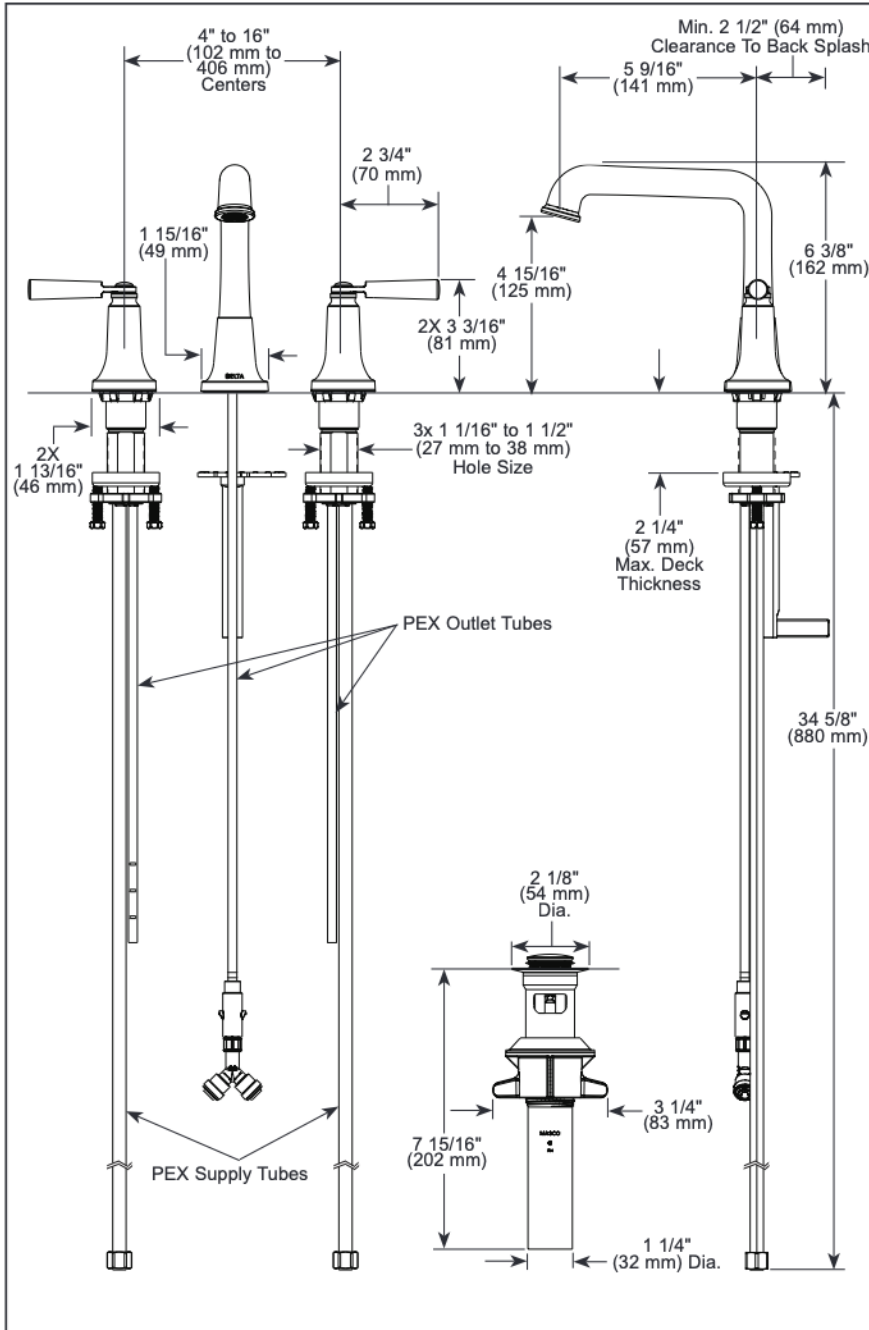

3536-▲ MPU-DST

Submitted Model No.: _____

Specific Features: _____

▲ Designate proper finish suffix

see what Delta can do™

BATHROOM FAUCET

- Saylor™ Collection
- Two Handle Widespread Deck Mount

FEATURES:

- DIAMOND Seal® Technology

STANDARD SPECIFICATIONS:

- Max. flow rate 1.2 gpm @ 60 psi, 4.5 L/min @ 414 kPa
- Three hole mount
- 1/4 turn stops
- Hot and cold stems are interchangeable
- Diamond coated ceramic cartridge
- 3/8" O.D. straight PEX supply tubes
- Models have metal drain with pop-up type fitting with plated flange and stopper

COMPLIES WITH:

- ASME A112.18.1 / CSA B125.1
- ASME A112.18.2 / CSA B125.2
- ☐ Indicates compliance to ICC/ANSI A117.1 - Valve control only
- EPA WaterSense®

Delta reserves the right (1) to make changes in specifications and materials, and (2) to change or discontinue models, both without notice or obligation. Dimensions are for reference only. See current full-line price book or www.deltafaucet.com for finish options and product availability.