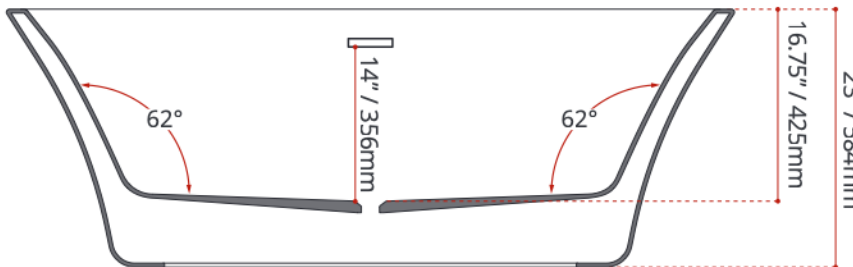

Product images are for illustration purposes only. Actual product(s) may vary.

MODEL No.	FINISH
<b>916</b>	<b>GW</b> GLOSS WHITE

DIMENSIONS	WATER DEPTH	CAPACITY
<ul style="list-style-type: none"> <li>• Length: 65.75" / 1670mm</li> <li>• Width: 29.375" / 746mm</li> <li>• Height: 23" / 584mm</li> </ul>	14" / 356mm Drain to overflow	42 gal. 159 litres of water

**PRODUCT INFORMATION:**

Valley's ETHER bathtub is the perfect mix of elegance and sophistication. This modern tub was made keeping relaxation and style in mind. The elevated, curved backrest comfortably moulds to your body so you can relax and enjoy your bath. *This tub comes with an integral slotted overflow and a chrome pop-up drain is included.* Complies with CSA & IAPMO standards

**SHIPPING INFORMATION:**

- Length: 69" / 1753mm
- Width: 32" / 813mm
- Height: 25" / 635mm
- Net Weight: 43 kg / 95 lbs.
- Gross Weight: 54 kg / 119 lbs.

DISCLAIMER: Measurements may vary ± 1/4" (Diagram Not to scale)