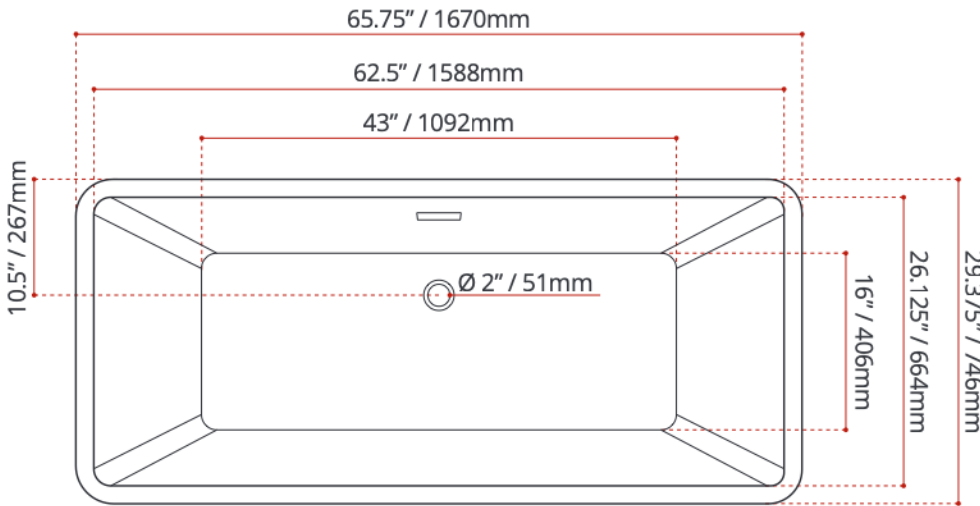

Product images are for illustration purposes only. Actual product(s) may vary.

MODEL No.	FINISH
<b>916</b>	<b>GW</b> GLOSS WHITE

DIMENSIONS	WATER DEPTH	CAPACITY
<ul style="list-style-type: none"> <li>• Length: 65.75" / 1670mm</li> <li>• Width: 29.375" / 746mm</li> <li>• Height: 23" / 584mm</li> </ul>	14" / 356mm Drain to overflow	42 gal. 159 litres of water

**PRODUCT INFORMATION:**

Valley's ETHER bathtub is the perfect mix of elegance and sophistication. This modern tub was made keeping relaxation and style in mind. The elevated, curved backrest comfortably moulds to your body so you can relax and enjoy your bath. *This tub comes with an integral slotted overflow and a chrome pop-up drain is included.* Complies with CSA & IAPMO standards

**SHIPPING INFORMATION:**

- Length: 69" / 1753mm
- Width: 32" / 813mm
- Height: 25" / 635mm
- Net Weight: 43 kg / 95 lbs.
- Gross Weight: 54 kg / 119 lbs.

DISCLAIMER: Measurements may vary ± 1/4" (Diagram Not to scale)