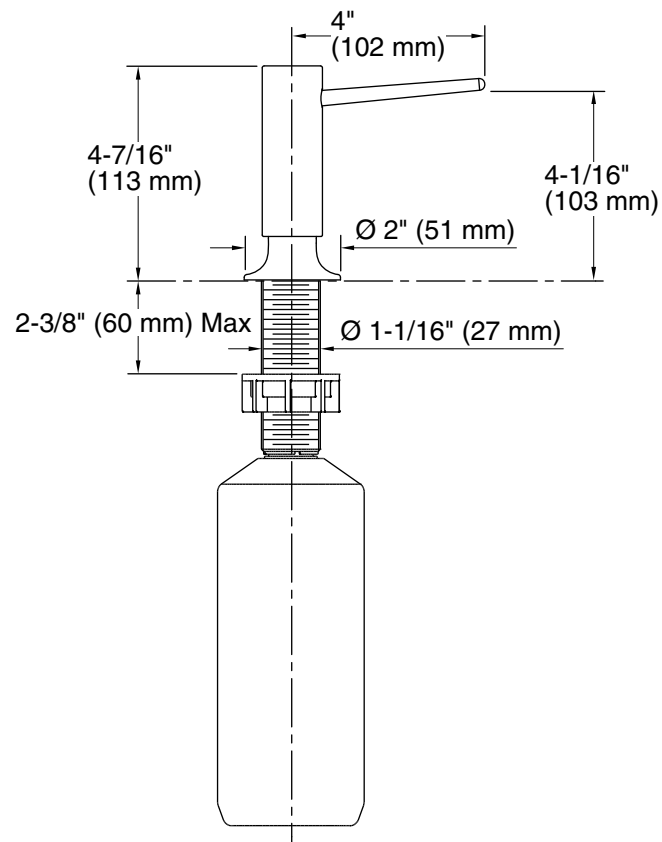

## Features

- Holds up to 16 ounces of soap or lotion; refillable from top
- Greater thread length is suitable for use with thicker countertops
- Coordinates with contemporary-style faucets

### Technical Information

All product dimensions are nominal.

Material: Brass