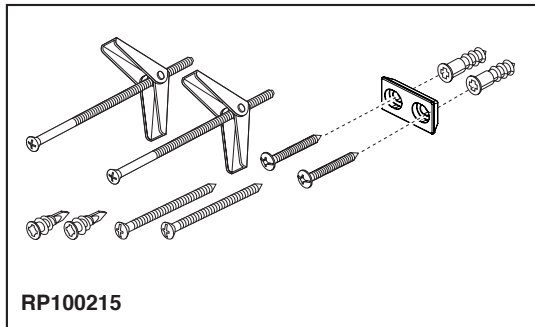

▲ Designate proper finish suffix