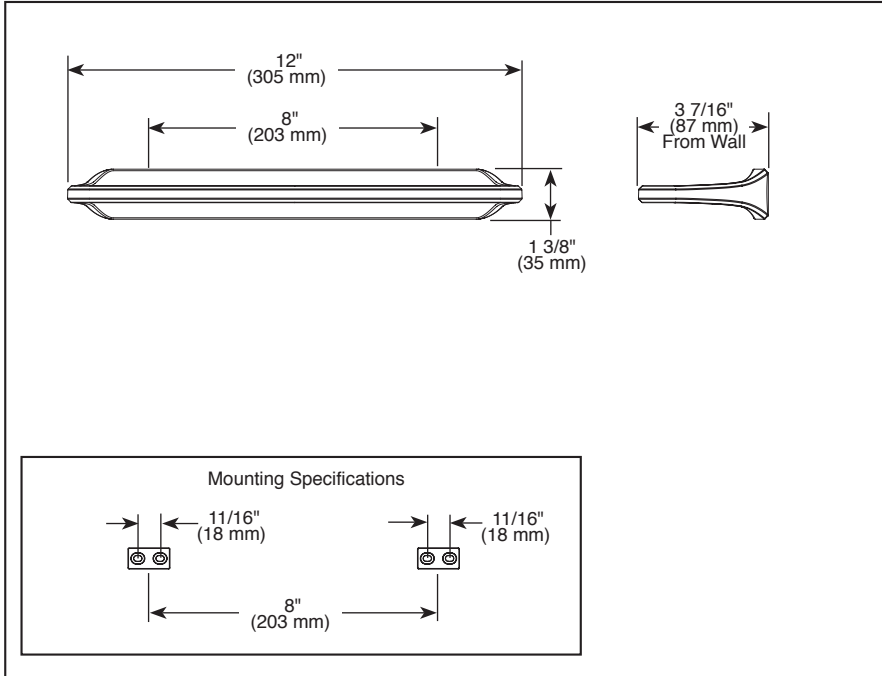

## ACCESSORIES

- Levoir™ Collection
- 8" Towel Bar

694798 ▲

Submitted Model No.: \_\_\_\_\_

Specific Features: \_\_\_\_\_

### STANDARD SPECIFICATIONS:

- Wood blocking is preferable behind all wall surfaces. If wood blocking is not available, try finding a wood stud to anchor at least one end of this accessory.
- Mounting hardware and mounting instructions included with product.
- Note: Plastic anchors, screws, toggle bolts, and mounting brackets are included with the mounting hardware.