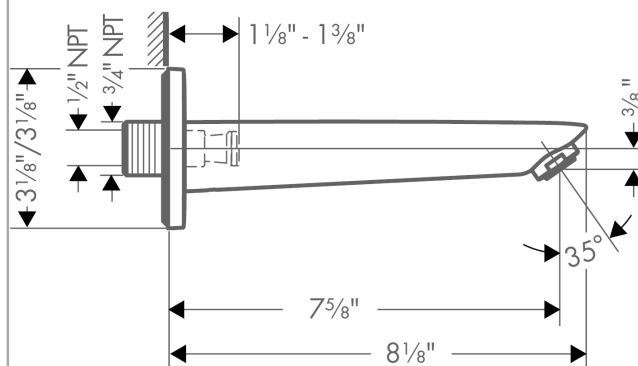

Logis

Tub Spout

Finishes : **chrome** Part no. : **71410001**

Description

Features

- Solid brass
- 1/2" female and 3/4" male adaptor included

Item details

List Price \$ 149.00

Compliance

Product image

Scale drawing

Logis

Tub Spout

Finishes : **chrome**

Part no. : **71410001**

Exploded drawing

Year of production: >01/16

Logis**Tub Spout**Finishes : **chrome** Part no. : **71410001****Spare parts list**

Year of production: >01/16

Pos.	Description	Part no.	Price	PU
1	O-ring 13x2	98128000	-	1
2	pin	97766000	-	1
3	aerator M24x1 (30 l/min)	96512000	-	1