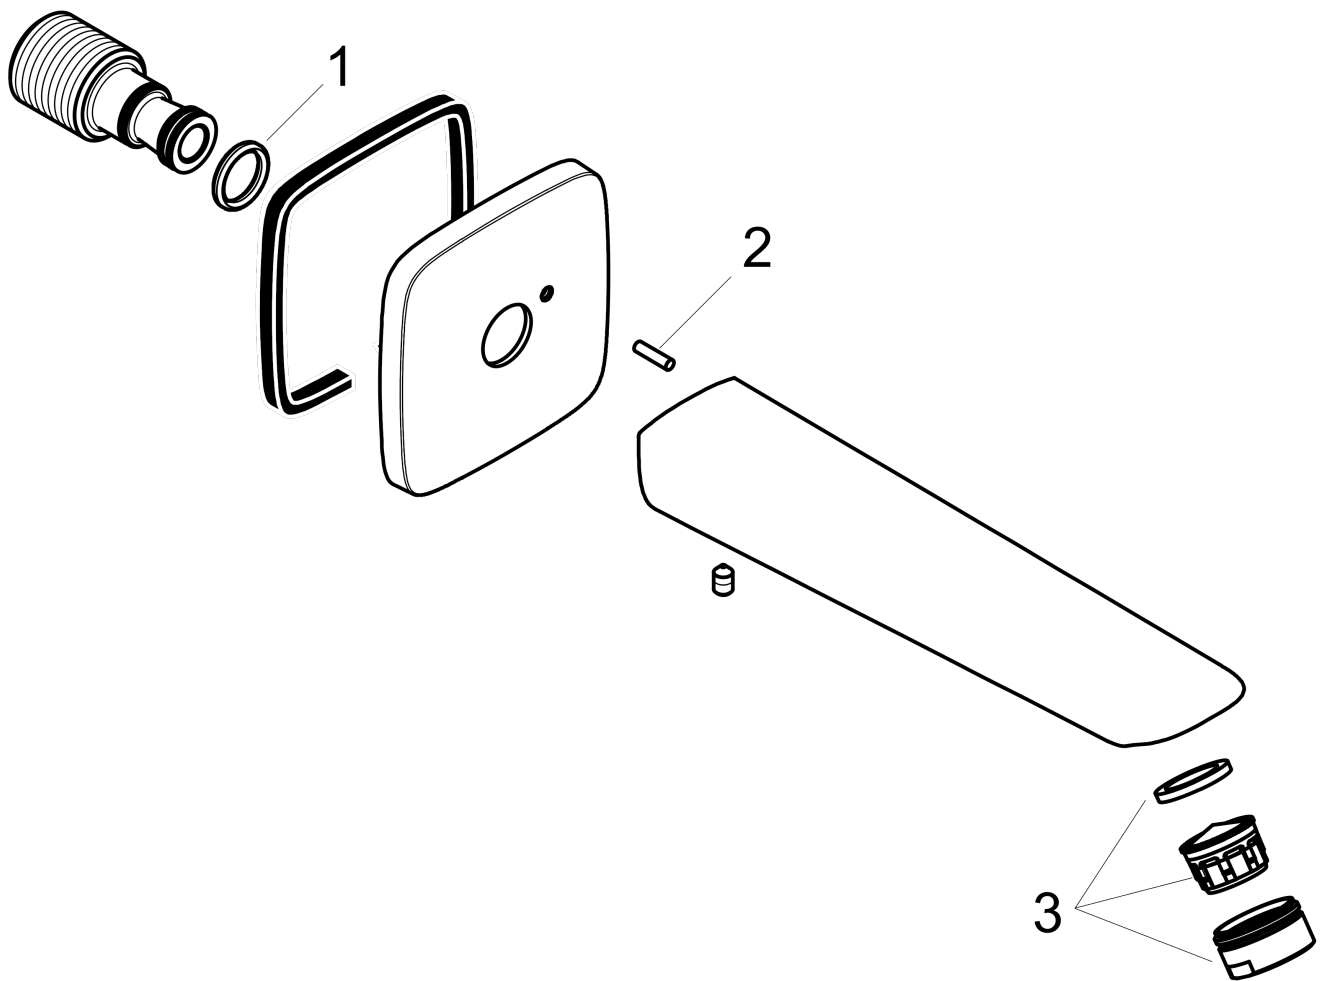

Logis

Tub Spout

Finishes : **chrome** Part no. : **71410001**

Description

Features

- Solid brass
- 1/2" female and 3/4" male adaptor included

Item details

List Price \$ 149.00

Compliance

Product image

Scale drawing

Logis

Tub Spout

Finishes : **chrome**

Part no. : **71410001**

Exploded drawing

Year of production: >01/16

Logis**Tub Spout**Finishes : **chrome** Part no. : **71410001****Spare parts list**

Year of production: >01/16

Pos.	Description	Part no.	Price	PU
1	O-ring 13x2	98128000	-	1
2	pin	97766000	-	1
3	aerator M24x1 (30 l/min)	96512000	-	1