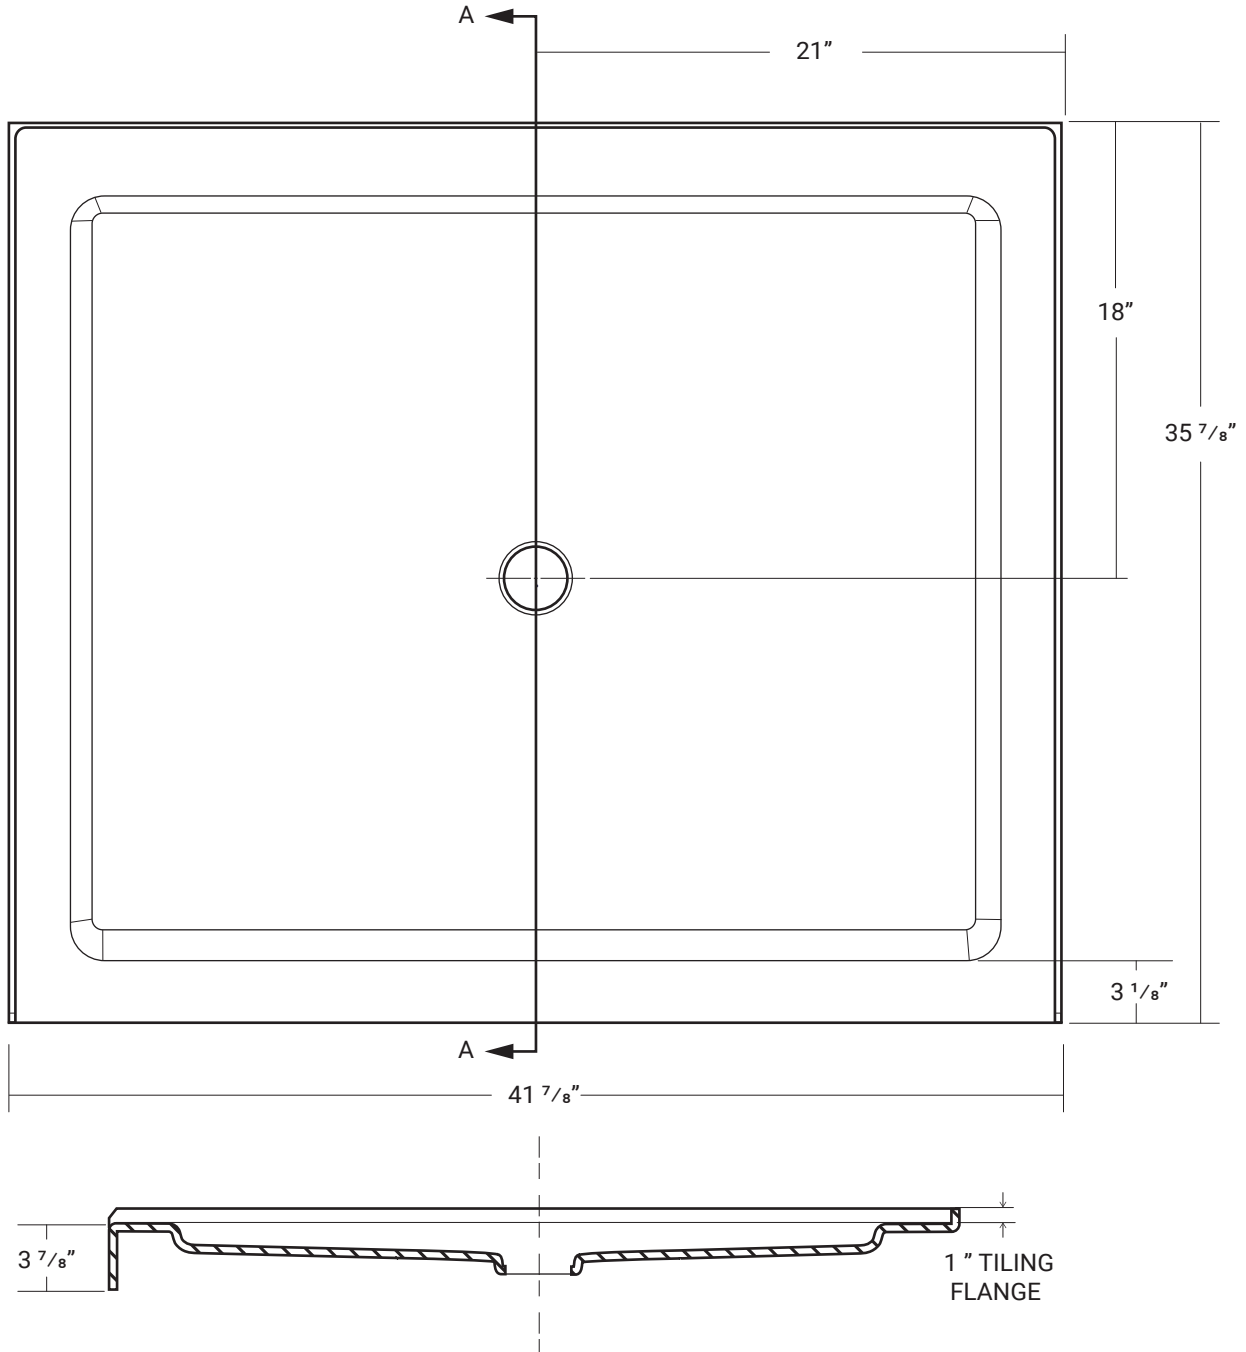

ACRITEC

SHOWER BASES, SINGLE THRESHOLD

63182A

42" x 36"

ACRITEC

SHOWER BASES, SINGLE THRESHOLD

63182A

42" x 36"

PRODUCT SPECIFICATIONS

- 100% acrylic with fibreglass and wood reinforcement
- Pre-levelled.
- Available in white.
- 1 year limited manufacturer's warranty included.

DESIGN FEATURES

- Acrylic shower base constructed of cast high gloss acrylic and reinforced with a fibreglass backing
- Standard 3 3/8" shower drain opening
- Shower base trimmed to fit 42" x 36" rough opening
- Integral tiling flange for easy installation

REV. 9/18/2017

*Drawings are not to scale

*All measurements are $\pm 1/4"$

In keeping with our policy of continuing improvement, Acritec Industries Corp. reserves the right to change product specifications without notice.