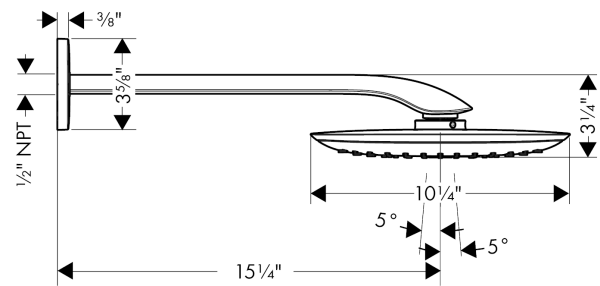

PuraVida
Showerhead 400 1-Jet with Showerarm, 2.5 GPM
 Finishes : **white/chrome** Part no. : **27437401**

Description

Features

- 192 no-clog spray channels
- Spray modes: RainAir XL
- Flow: 2.5 GPM
- Spray face finish: Chrome or White
- Includes brass showerarm

Technology

Compliance

Product image

Scale drawing

PuraVida

Showerhead 400 1-Jet with Showerarm, 2.5 GPM

Finishes : white/chrome Part no. : 27437401

Exploded drawing

Year of production: >09/09

PuraVida

Showerhead 400 1-Jet with Showerarm, 2.5 GPM

Finishes : **white/chrome** Part no. : **27437401**

Spare parts list

Year of production: >09/09

Pos.	Description	Part no.	Price	PU
1	hollow set screw M6x10 DIN 914	96526000	-	1
2	O-ring 15x1,5	92118000	-	1
3	set of non return valves DW 15	94074000	-	1
4	filter	97735000	-	1
5	mounting set	98716000	-	1
6	escutcheon	95415000	-	1
7	wall flange	95746000	-	1
a	spray body	92290000	-	1