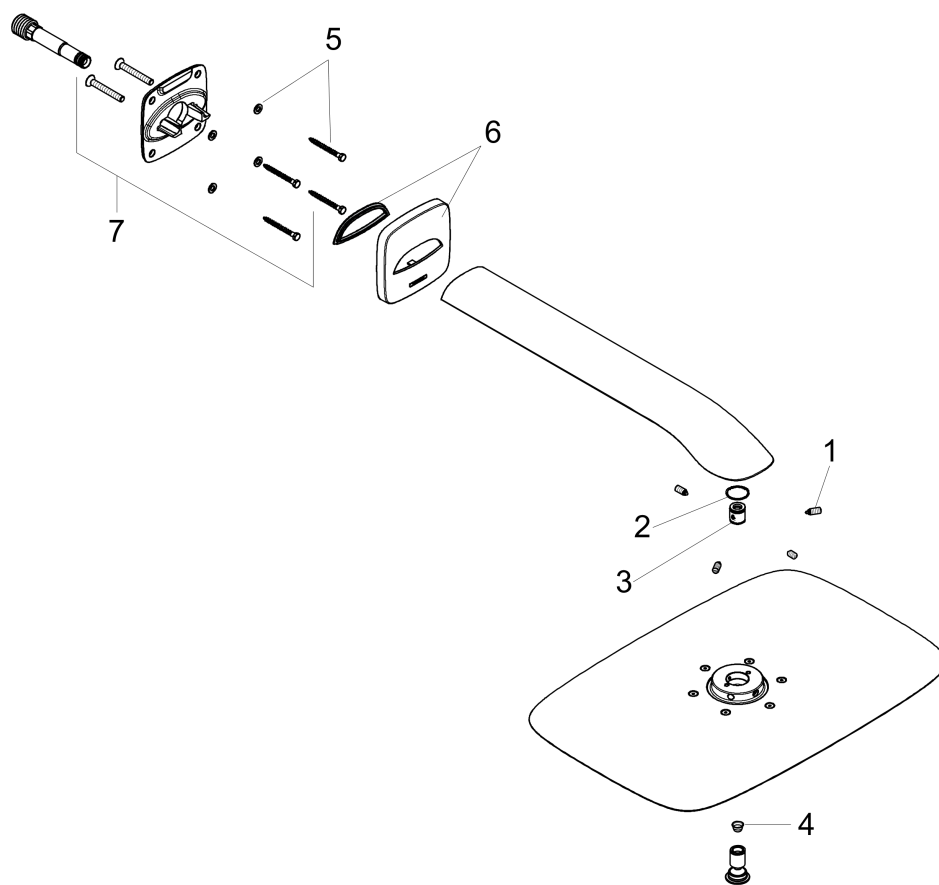

PuraVida
Showerhead 400 1-Jet with Showerarm, 2.5 GPM
 Finishes : **white/chrome** Part no. : **27437401**

Description

Features

- 192 no-clog spray channels
- Spray modes: RainAir XL
- Flow: 2.5 GPM
- Spray face finish: Chrome or White
- Includes brass showerarm

Technology

Compliance

Product image

Scale drawing

PuraVida

Showerhead 400 1-Jet with Showerarm, 2.5 GPM

Finishes : white/chrome Part no. : 27437401

Exploded drawing

Year of production: >09/09

PuraVida

Showerhead 400 1-Jet with Showerarm, 2.5 GPM

Finishes : **white/chrome** Part no. : **27437401**

Spare parts list

Year of production: >09/09

Pos.	Description	Part no.	Price	PU
1	hollow set screw M6x10 DIN 914	96526000	-	1
2	O-ring 15x1,5	92118000	-	1
3	set of non return valves DW 15	94074000	-	1
4	filter	97735000	-	1
5	mounting set	98716000	-	1
6	escutcheon	95415000	-	1
7	wall flange	95746000	-	1
a	spray body	92290000	-	1