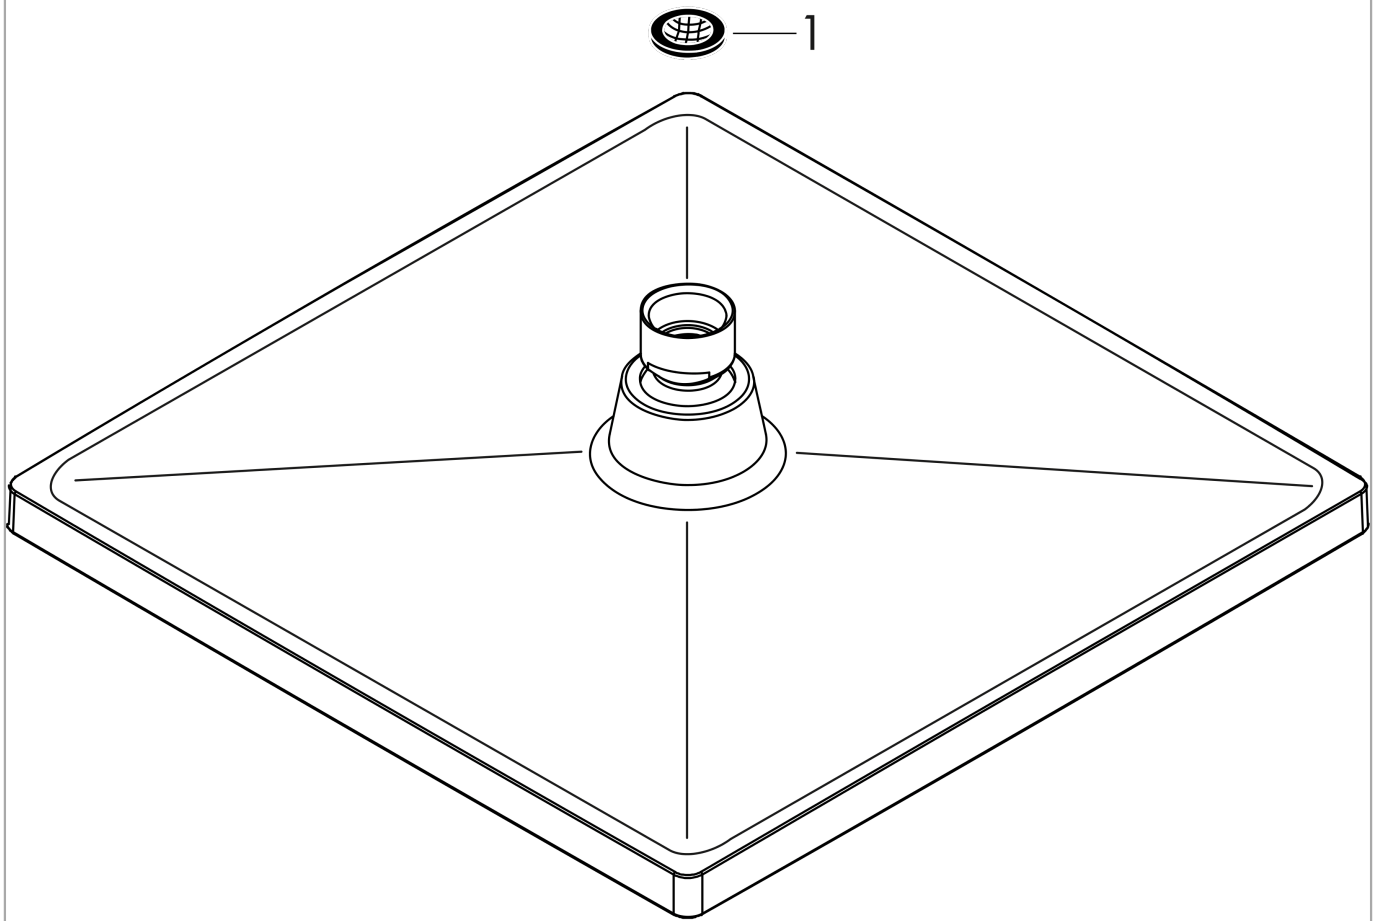

Crometta E

Showerhead 240 1-Jet, 2.0 GPM

Finishes : **chrome** Part no. : **26727001**

Description

Features

- Spray modes: Rain
- 206 no-clog spray channels
- Flow: 2.0 GPM (7.6 L/Min)
- Fully-finished matching spray face

Technology

Product image

Scale drawing

Crometta E
Showerhead 240 1-Jet, 2.0 GPM
Finishes : **chrome** Part no. : **26727001**

Exploded drawing

Year of production: >01/18

Crometta E
Showerhead 240 1-Jet, 2.0 GPM
 Finishes : **chrome** Part no. : **26727001**