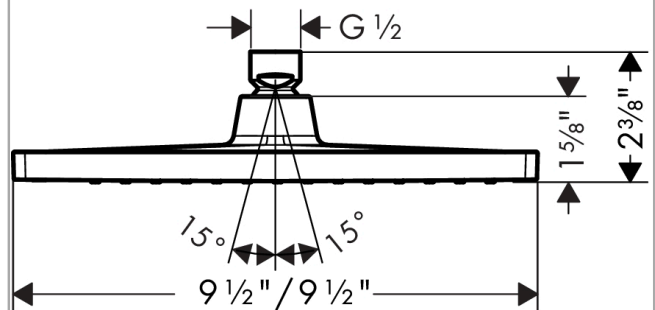

Crometta E

Showerhead 240 1-Jet, 2.0 GPM

Finishes : **chrome** Part no. : **26727001**

Description

Features

- Spray modes: Rain
- 206 no-clog spray channels
- Flow: 2.0 GPM (7.6 L/Min)
- Fully-finished matching spray face

Technology

Product image

Scale drawing

Crometta E
Showerhead 240 1-Jet, 2.0 GPM
Finishes : **chrome** Part no. : **26727001**

Exploded drawing

Year of production: >01/18

Crometta E
Showerhead 240 1-Jet, 2.0 GPM
 Finishes : **chrome** Part no. : **26727001**