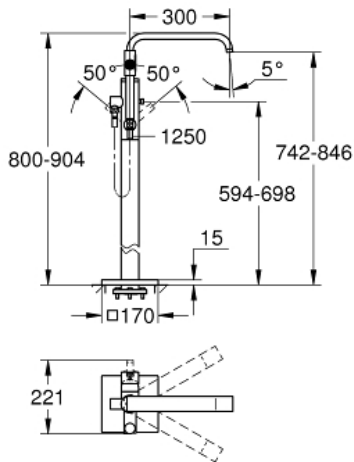

ALLURE  
Single-Handle Bathtub Faucet  
MODEL # 32754002

Pure Freude  
an Wasser

GROHE

**Product Description:**  
**ALLURE**  
**Single-Handle Bathtub Faucet**

**Standard Specification:**

- Requires Rough-In Set (29 038 001) (sold separately)
- **GROHE SilkMove** ceramic cartridge
- **GROHE StarLight** chrome finish
- Automatic diverter: bath/shower
- Swivel tubular spout with flow control and stop limiter
- 11 13/16" Spout reach
- 1/2" (13mm) Integrated non-return valve in the shower outlet
- With shower holder
- Sena hand shower (28 341 000) 1.75 gpm
- 59" shower hose
- Protected against backflow
- Min. recommended pressure: 15 psi (1.0 bar)
- Shower hose 49"

**Applicable Codes & Standards:**

- Energy Policy Act of 1992
- ASME A112.18.1/CSA B125.1
- US Federal and State material regulations
- ICC/ANSI A117.1

**Color:**

- 32754002 StarLight Chrome