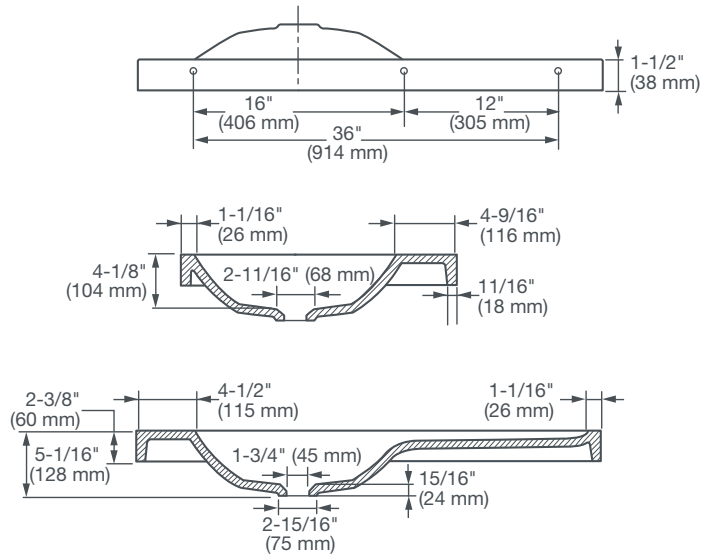

Made in the USA

MENSIONS

MINIMAL DIMENSIONS

36" x 21" x 2-3/8" (914 x 533 x 60 mm)

MINIMAL INSIDE DIMENSIONS

15" (380 mm) wide
15-3/8" (390 mm) front to back
3-3/4" (96 mm) depth

COLORS/FINISHES

Smoke Concrete (409)

COMPONENTS

D21050036LH.409 36" No-Hole Lavatory - LH (Left Hand)

D21050036LH08.409 36" Three-Hole Lavatory - LH (Left Hand)

COMPLIANCE CERTIFICATIONS

Meets or Exceeds CSA B45.8 / IAPMO Z403.

ROUGH IN DIAGRAM SHOWN
ON NEXT PAGE

DXV MODULUS™

36" CONCRETE

LAVATORY

NOTES:

Fittings not included with fixture and must be ordered separately.

Installation Instructions supplied with lavatory.

IMPORTANT:

Dimensions of fixtures are nominal and may vary within the range of tolerance established by ANSI standards.

These measurements are subject to change or cancellation. No responsibility is assumed for use of superseded or voided pages.

PART OF LIXIL