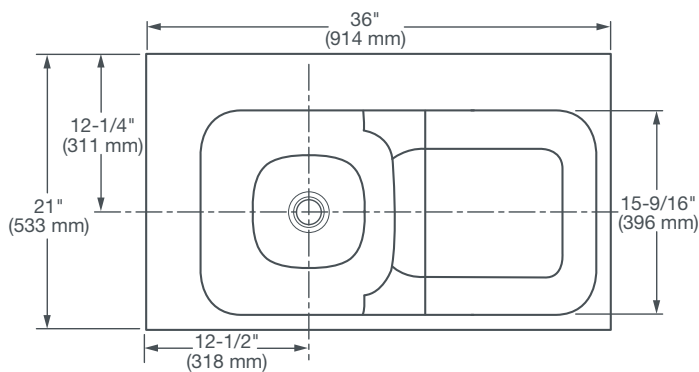

Made in the USA

MENSIONS

MINIMAL DIMENSIONS

36" x 21" x 2-3/8" (914 x 533 x 60 mm)

MINIMAL INSIDE DIMENSIONS

15" (380 mm) wide
15-3/8" (390 mm) front to back
3-3/4" (96 mm) depth

COLORS/FINISHES

Smoke Concrete (409)

COMPONENTS

D21050036LH.409 36" No-Hole Lavatory - LH (Left Hand)

D21050036LH08.409 36" Three-Hole Lavatory - LH (Left Hand)

COMPLIANCE CERTIFICATIONS

Meets or Exceeds CSA B45.8 / IAPMO Z403.

ROUGH IN DIAGRAM SHOWN
ON NEXT PAGE

DXV MODULUS™

36" CONCRETE

LAVATORY

NOTES:

Fittings not included with fixture and must be ordered separately.

Installation Instructions supplied with lavatory.

IMPORTANT:

Dimensions of fixtures are nominal and may vary within the range of tolerance established by ANSI standards.

These measurements are subject to change or cancellation. No responsibility is assumed for use of superseded or voided pages.

PART OF LIXIL