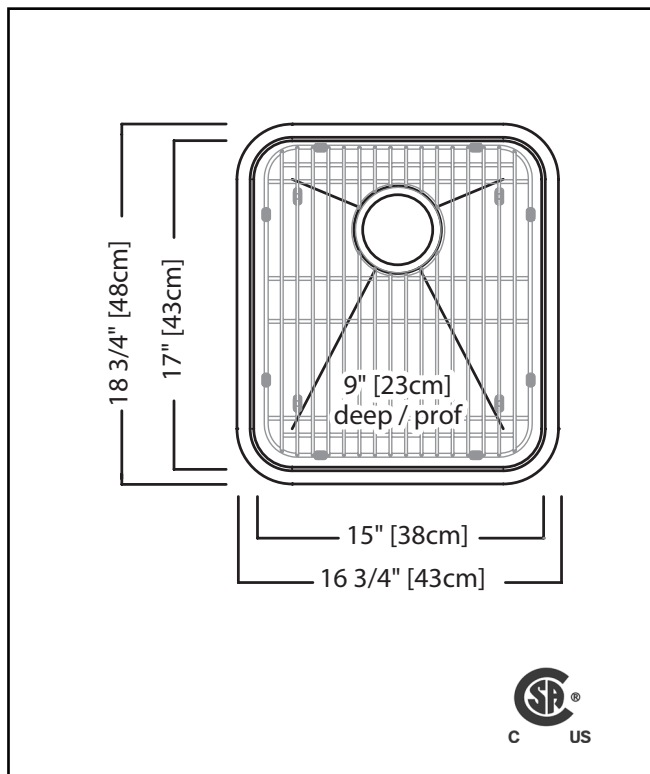

KINDRED

KINDRED COLLECTION

SINGLE BOWL 18 GAUGE UNDERMOUNT

MODEL: KSS4UA-9D

- ✓ 18 gauge high quality stainless steel with exceptional resistance to staining and corrosion
- ✓ Deep bowl minimizes splashing
- ✓ Sound dampening pads and undercoating reduce clanking and splashing noises, so you can enjoy a quiet sink
- ✓ Undermount installation creates a seamless profile and brings sleek style to any kitchen

TECHNICAL FEATURES

OVERALL SINK SIZE (OD)	18 3/4" FB x 16 3/4" LR
BOWL SIZE (ID)	17" FB x 15" LR x 9" DP
MINIMUM CABINET SIZE	18"
MATERIAL	18 Gauge
CORNER RADIUS	50mm
STAINLESS STEEL FINISH	Silk Finished Bowl with Silk Finished Rim
DRAIN HOLE LOCATION	Rear
INSTALLATION TYPE	Undermount
SOUND COATING	Sound pads & Undercoating
WEIGHT	9.9 lbs
WARRANTY	Limited Lifetime
COUNTRY OF ORIGIN	Canada