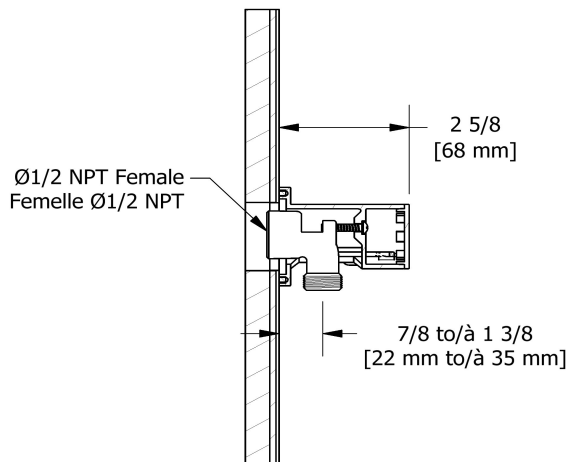

Hand shower holder with elbow supply
4950

Specifications

Descriptions

- 1/2" inlet female NPT
- 1/2" outlet male
- Adjustable depth
- Plastic
- Directional
- Available summer 2016

Available colors

- C : Chrome