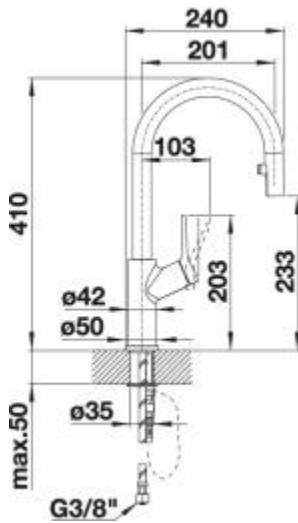

## Dimensions

---

Side View

## Scope of supply

---

190° swivel for optimal range of motion  
Insulated handspray with dual selectable spray patterns  
Flexible supply lines & 3/8" compression nut for easy installation

Solid brass construction  
Ceramic disc cartridge  
2.2 US GPM flow rate