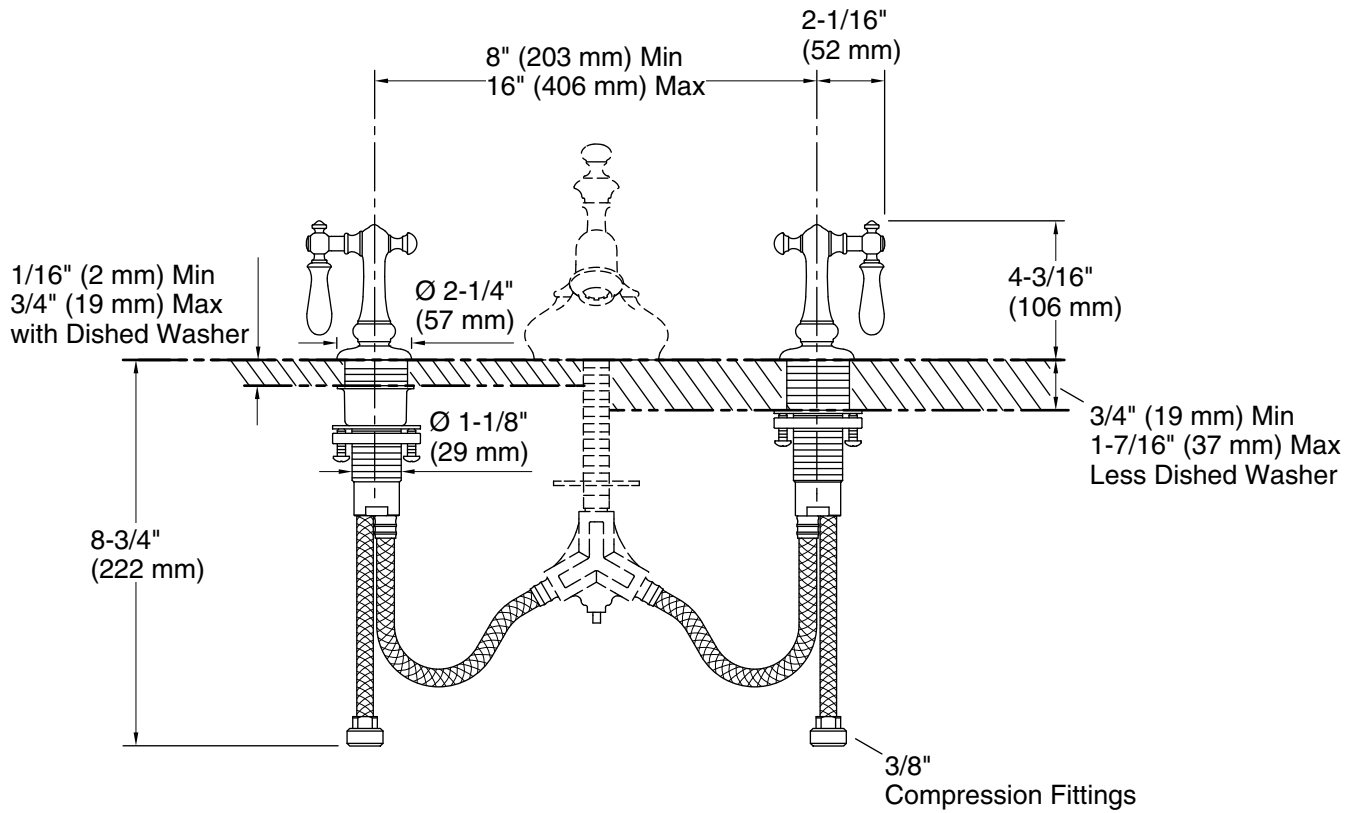

Technical Information

All product dimensions are nominal.

Notes

Install this product according to the installation guide.

ADA compliant for handles only.

ADA, OBC, CSA B651 compliant when installed to the specific requirements of these regulations.