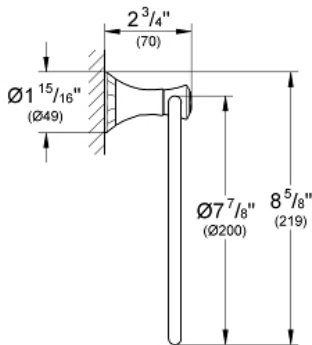

KENSINGTON
Towel Ring
MODEL # 40222000

Pure Freude
an Wasser

GROHE

Product Description:
KENSINGTON
Towel Ring

Standard Specification:

- GROHE StarLight chrome finish

Applicable Codes & Standards:

- Energy Policy Act of 1992
- ASME A112.18.1/CSA B125.1