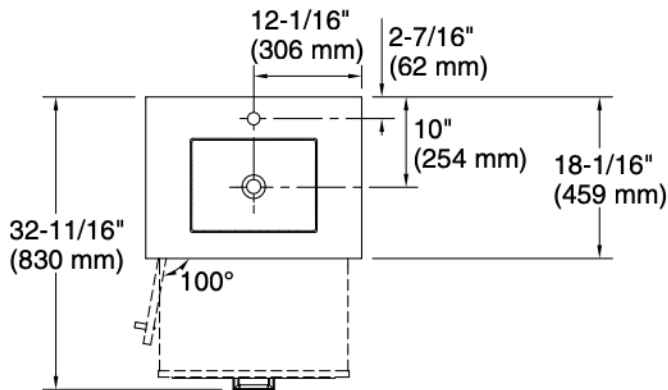

Features

- One full-extension 12-3/4" (325 mm) drawer with soft-close side-mount slides
- Three-way adjustable slow-close door hinges for easy cabinet access
- 18" (457 mm) cabinet interior provides ample storage space
- Finish-matched cabinet interior offers generous clearance for plumbing
- Customize your storage with optional accessories such as floor liners, drawer organizers, and perfectly sized containers (sold separately)
- Coordinates with K-33558 upgraded hardware finishes, K-25814 quartz backsplash, K-25819 quartz side splash and K-32813-SH1 upgraded legs (sold separately)

Color	Code	Description
	0	White
	1WT	Mohair Grey

Waste Pipe Location Information

Technical Information

All product dimensions are nominal.

Notes

Install this product in accordance with the installation instructions.