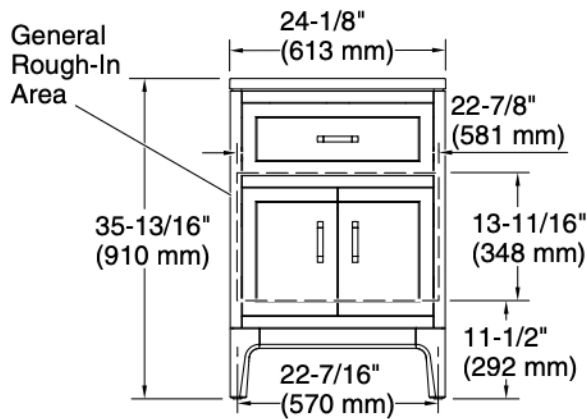

Features

- One full-extension 12-3/4" (325 mm) drawer with soft-close side-mount slides
- Three-way adjustable slow-close door hinges for easy cabinet access
- 18" (457 mm) cabinet interior provides ample storage space
- Finish-matched cabinet interior offers generous clearance for plumbing
- Customize your storage with optional accessories such as floor liners, drawer organizers, and perfectly sized containers (sold separately)
- Coordinates with K-33558 upgraded hardware finishes, K-25814 quartz backsplash, K-25819 quartz side splash and K-32813-SH1 upgraded legs (sold separately)

Color	Code	Description
	0	White
	1WT	Mohair Grey

Waste Pipe Location Information

Technical Information

All product dimensions are nominal.

Notes

Install this product in accordance with the installation instructions.