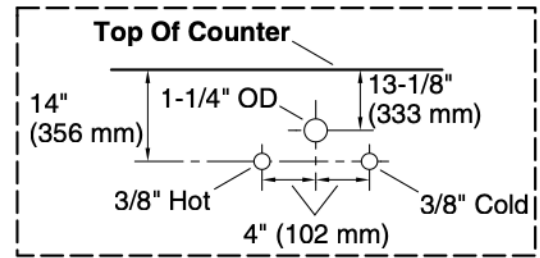

Features

- One full-extension 12-3/4" (325 mm) drawer with soft-close side-mount slides
- Three-way adjustable slow-close door hinges for easy cabinet access
- 18" (457 mm) cabinet interior provides ample storage space
- Finish-matched cabinet interior offers generous clearance for plumbing
- Customize your storage with optional accessories such as floor liners, drawer organizers, and perfectly sized containers (sold separately)
- Coordinates with K-33558 upgraded hardware finishes, K-25814 quartz backsplash, K-25819 quartz side splash and K-32813-SH1 upgraded legs (sold separately)

Color	Code	Description
	0	White
	1WT	Mohair Grey

Waste Pipe Location Information

Technical Information

All product dimensions are nominal.

Notes

Install this product in accordance with the installation instructions.