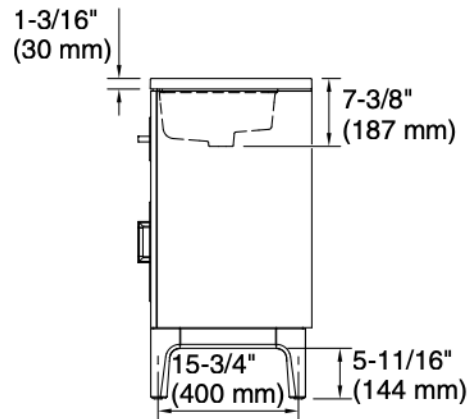

Features

- One full-extension 12-3/4" (325 mm) drawer with soft-close side-mount slides
- Three-way adjustable slow-close door hinges for easy cabinet access
- 18" (457 mm) cabinet interior provides ample storage space
- Finish-matched cabinet interior offers generous clearance for plumbing
- Customize your storage with optional accessories such as floor liners, drawer organizers, and perfectly sized containers (sold separately)
- Coordinates with K-33558 upgraded hardware finishes, K-25814 quartz backsplash, K-25819 quartz side splash and K-32813-SH1 upgraded legs (sold separately)

Color	Code	Description
	0	White
	1WT	Mohair Grey

Waste Pipe Location Information

Technical Information

All product dimensions are nominal.

Notes

Install this product in accordance with the installation instructions.