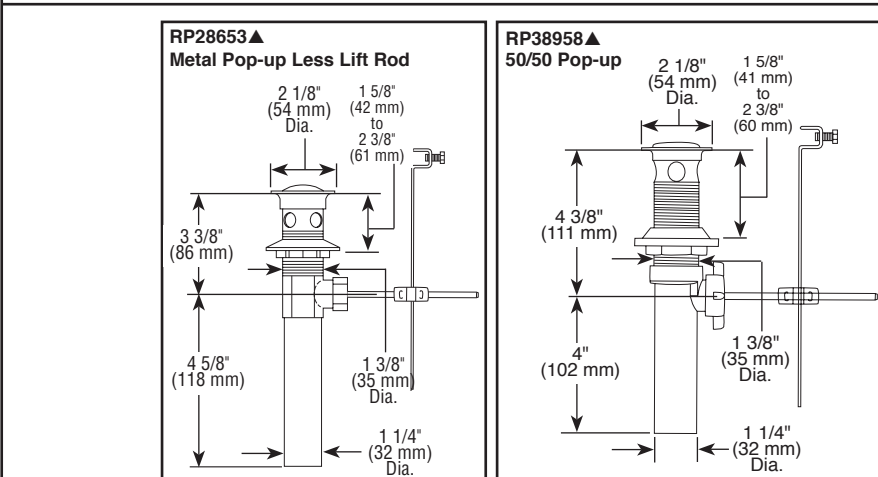

567LF-▲PP  
567LF-HGM-PP  
567LF-GPM-PP  
567LF-BLGPM-PP  
567LF-MPU-PP

Submitted Model No.: \_\_\_\_\_

Specific Features: \_\_\_\_\_

▲ Designate Proper Finish Suffix

Delta reserves the right (1) to make changes in specifications and materials, and (2) to change or discontinue models, both without notice or obligation. Dimensions are for reference only. See current full-line price book or [www.deltafaucet.com](http://www.deltafaucet.com) for finish options and product availability.

### STANDARD SPECIFICATIONS:

- Max flow rate 1.2 gpm @ 60 psi, 4.5 L/min @ 414 kPa
- GPM models provide 1.0 gpm @ 60 psi, 3.8 L/min @ 414 kPa
- HGM models provide 0.5 gpm @ 60 psi, 1.9 L/min @ 414 kPa
- One or three hole mount (Escutcheon optional, not included)
- Control mechanism is the ceramic disc cartridge
- Red/blue indicator markings
- Solid brass body
- Lift rod hole plug included
- 1/4" threaded stud mounting
- Models have 50/50 pop-up type fitting with plated flange and stopper
- Models with suffix "MPU" have metal drain with pop-up type fitting with plated flange and stopper
- 567LF-BLGPM-PP has a metal drain with pop-up type fitting with plated flange and stopper