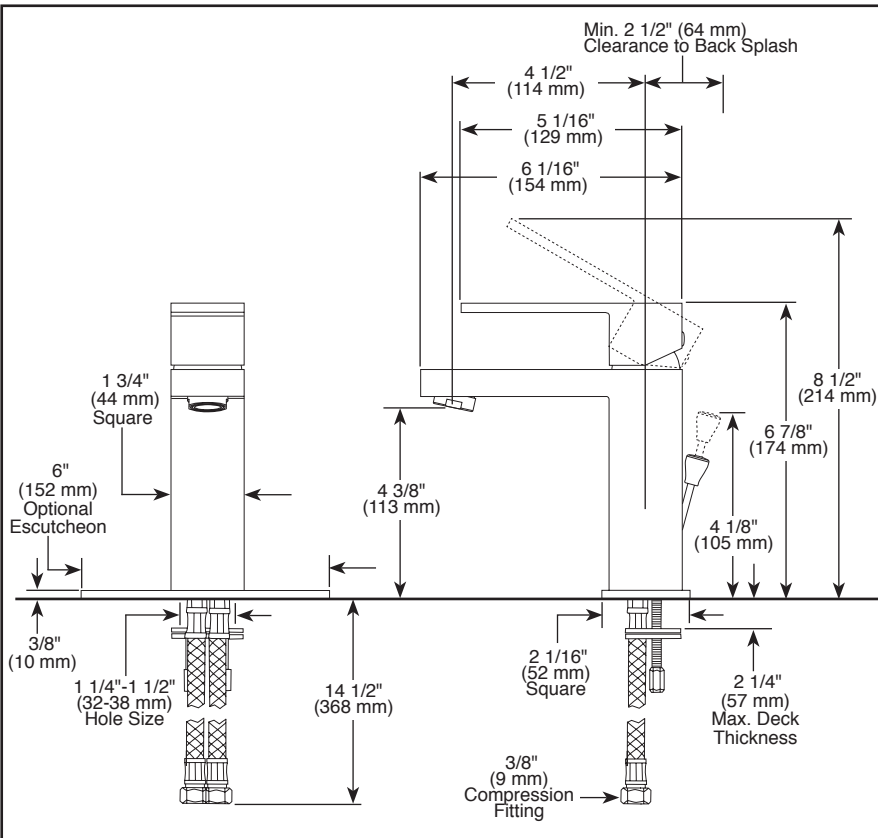

567LF-▲PP  
567LF-HGM-PP  
567LF-GPM-PP  
567LF-BLGPM-PP  
567LF-MPU-PP

Submitted Model No.: \_\_\_\_\_

Specific Features: \_\_\_\_\_

▲ Designate Proper Finish Suffix

Delta reserves the right (1) to make changes in specifications and materials, and (2) to change or discontinue models, both without notice or obligation. Dimensions are for reference only. See current full-line price book or [www.deltafaucet.com](http://www.deltafaucet.com) for finish options and product availability.

## BATHROOM FAUCETS

- Modern Series
- Single Handle Deck Mount

### STANDARD SPECIFICATIONS:

- Max flow rate 1.2 gpm @ 60 psi, 4.5 L/min @ 414 kPa
- GPM models provide 1.0 gpm @ 60 psi, 3.8 L/min @ 414 kPa
- HGM models provide 0.5 gpm @ 60 psi, 1.9 L/min @ 414 kPa
- One or three hole mount (Escutcheon optional, not included)
- Control mechanism is the ceramic disc cartridge
- Red/blue indicator markings
- Solid brass body
- Lift rod hole plug included
- 1/4" threaded stud mounting
- Models have 50/50 pop-up type fitting with plated flange and stopper
- Models with suffix "MPU" have metal drain with pop-up type fitting with plated flange and stopper
- 567LF-BLGPM-PP has a metal drain with pop-up type fitting with plated flange and stopper