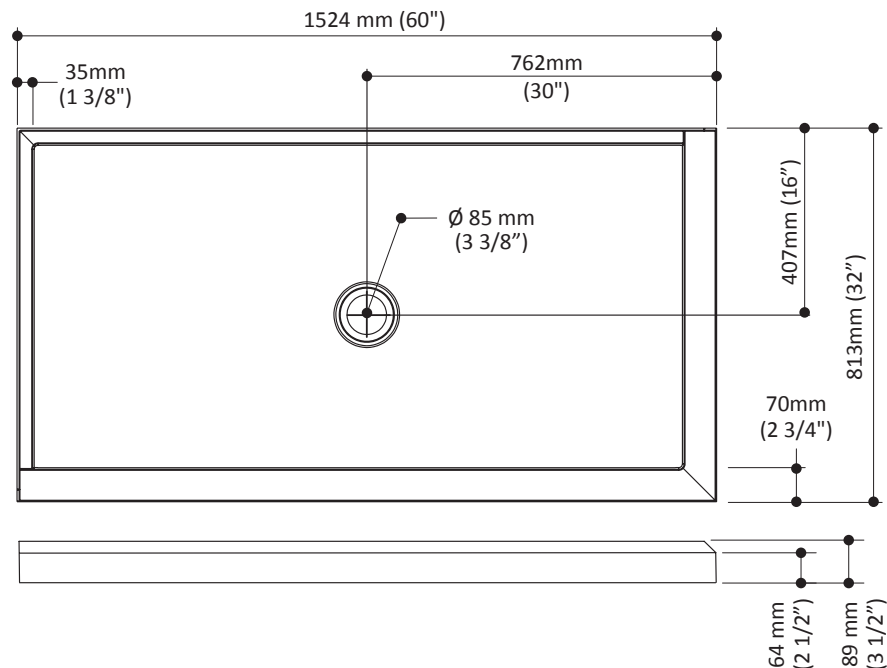

Features

- Rectangular shower base for corner installation
- **Anti-leak design with threshold designed to eliminate water infiltrations**
- Fiberglass reinforced acrylic
- Sturdy construction for strength and stability
- Self-leveling support legs for easy installation
- 1524 mm x 813 mm (60" x 32")
- Ultra-thin 64 mm (2 1/2") threshold
- Central drain
- Integrated tiling flanges on 2 walls (left)

Product dimensions:

Important: Dimensions are approximated and are subject to changes. Please refer to the installation instructions.