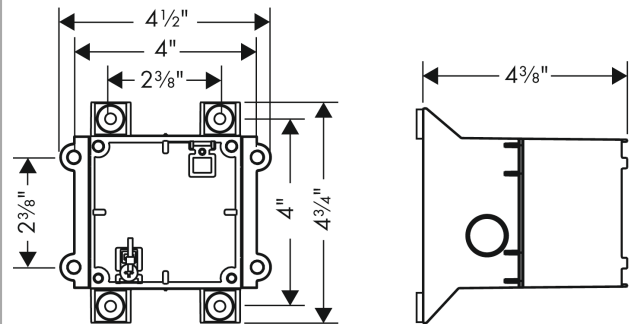

AXOR ShowerCollection

Basic Set, AXOR ShowerCollection Light/Speaker Modules, 5" x 5"

Finishes : n.a. Part no. : 40876180

Description

Features

- Can be installed in both a horizontal and vertical position, In the case of a joined or dimensionally accurate installation the installation plate no.10973180 is required

Item details

List Price \$ 125.00

Compliance

Product image

Scale drawing

AXOR ShowerCollection

Basic Set, AXOR ShowerCollection Light/Speaker Modules, 5" x 5"

Finishes : n.a. Part no. : 40876180

Exploded drawing

Year of production: >09/09

AXOR ShowerCollection
Basic Set, AXOR ShowerCollection Light/Speaker Modules, 5" x 5"
Finishes : **n.a.** Part no. : **40876180**

Spare parts list

Year of production: >09/09