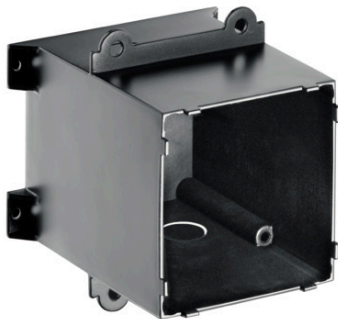

AXOR ShowerCollection

Basic Set, AXOR ShowerCollection Light/Speaker Modules, 5" x 5"

Finishes : n.a. Part no. : 40876180

Description

Features

- Can be installed in both a horizontal and vertical position, In the case of a joined or dimensionally accurate installation the installation plate no.10973180 is required

Item details

List Price \$ 125.00

Compliance

Product image

Scale drawing

AXOR ShowerCollection

Basic Set, AXOR ShowerCollection Light/Speaker Modules, 5" x 5"

Finishes : n.a. Part no. : 40876180

Exploded drawing

Year of production: >09/09

AXOR ShowerCollection
Basic Set, AXOR ShowerCollection Light/Speaker Modules, 5" x 5"
Finishes : **n.a.** Part no. : **40876180**

Spare parts list

Year of production: >09/09