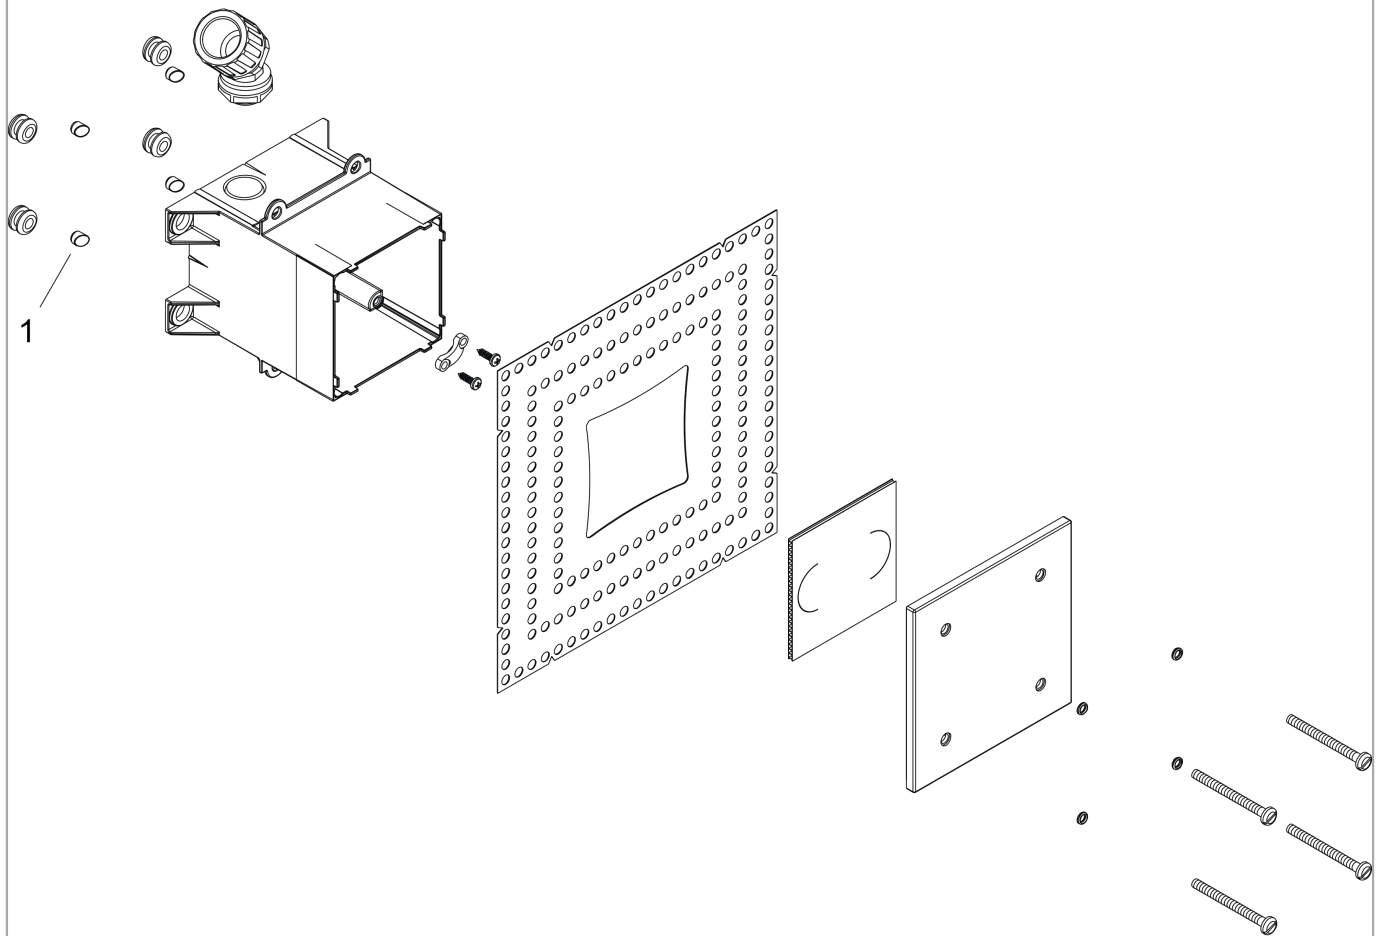

AXOR ShowerCollection

Basic Set, AXOR ShowerCollection Light/Speaker Modules, 5" x 5"

Finishes : n.a. Part no. : 40876180

Description

Features

- Can be installed in both a horizontal and vertical position, In the case of a joined or dimensionally accurate installation the installation plate no.10973180 is required

Item details

List Price \$ 125.00

Compliance

Product image

Scale drawing

AXOR ShowerCollection

Basic Set, AXOR ShowerCollection Light/Speaker Modules, 5" x 5"

Finishes : n.a. Part no. : 40876180

Exploded drawing

Year of production: >09/09

AXOR ShowerCollection
Basic Set, AXOR ShowerCollection Light/Speaker Modules, 5" x 5"
Finishes : **n.a.** Part no. : **40876180**

Spare parts list

Year of production: >09/09