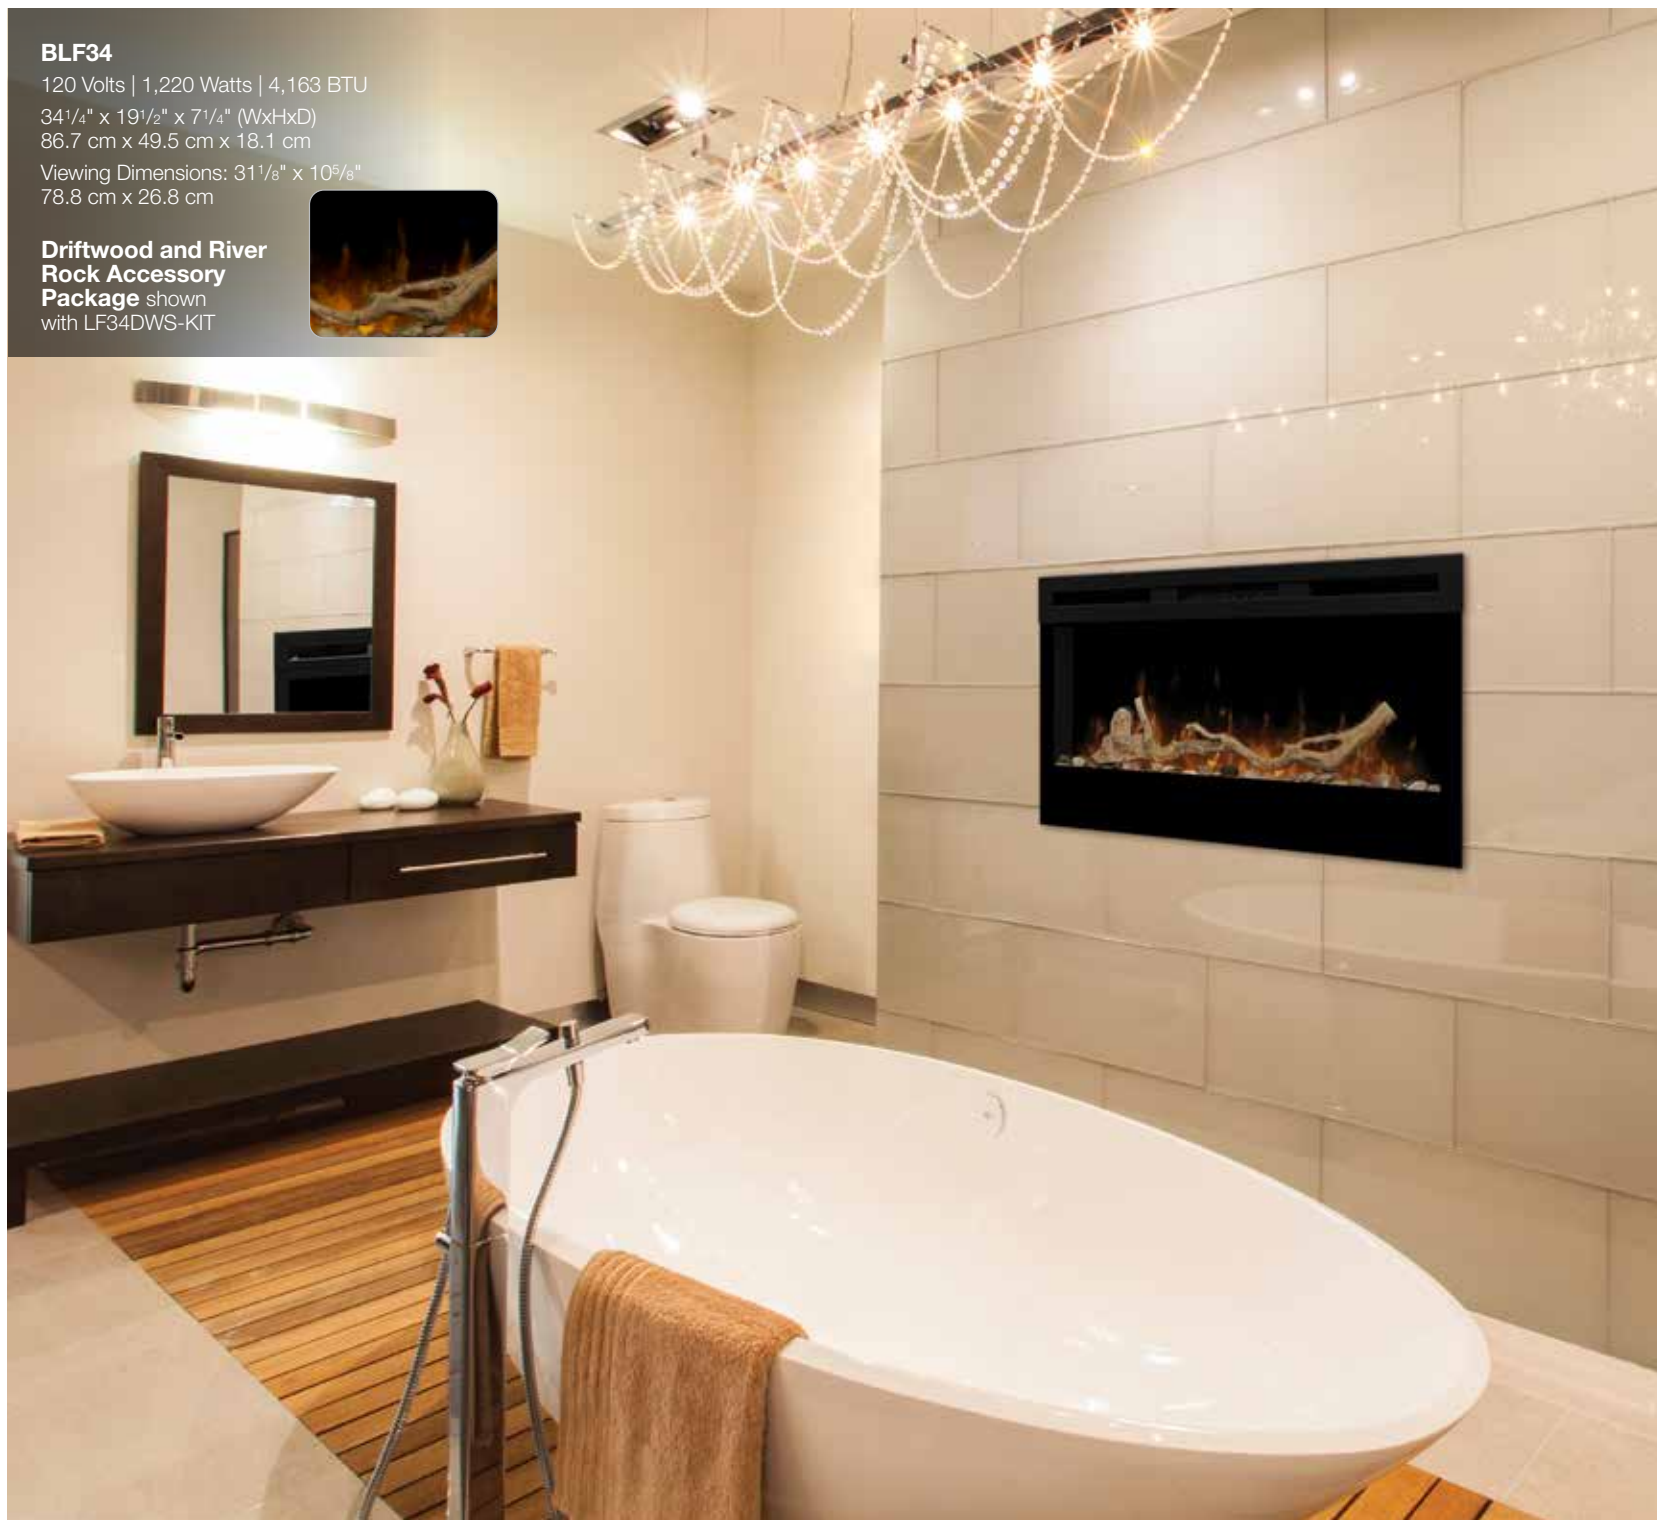

BLF Series

Features

The Original Dimplex Flame Effect™

A blend of technology, artistry and craftsmanship that sets the standard for realism.

Viewing Area

Enjoy the panoramic flame through the large viewing area.

Media Bed

Tumbled glass ember bed pieces that are colored and silvered on one side for an alluring effect.

Supplemental Heat

Includes a powerful fan-forced heater designed to keep the rooms you spend the most time in warm and comfortable.

Remote

Includes a convenient remote control.

Seamless Installation

Can be recessed with direct-wire for a seamless look, or simply hung on the wall.

Warranty

2-year limited warranty.

BLF34

120 Volts | 1,220 Watts | 4,163 BTU

34¹/₄" x 19¹/₂" x 7¹/₄" (WxHxD)

86.7 cm x 49.5 cm x 18.1 cm

Viewing Dimensions: 31¹/₈" x 10⁵/₈"

78.8 cm x 26.8 cm

Driftwood and River Rock Accessory Package shown with LF34DWS-KIT