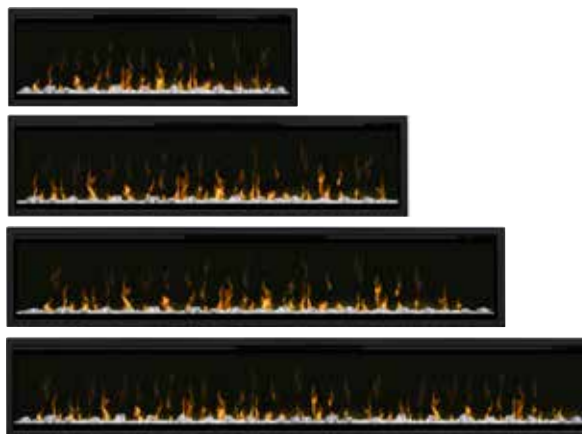

IgniteXL Trim Accessories

Allows installation of IgniteXL in 2" x 4" wall construction.

XLFTRIM50

Compatible with the XLF50
(WxHxD): 52-3/4" x 18-1/4" x 1-7/8" (134.0 cm x 46.2 cm x 4.5 cm)

XLFTRIM60

Compatible with the XLF60
(WxHxD): 62-3/4" x 18-1/4" x 1-7/8" (159.4 cm x 46.2 cm x 4.5 cm)

XLFTRIM74

Compatible with the XLF74
(WxHxD): 76-3/4" x 18-1/4" x 1-7/8" (195.0 cm x 46.2 cm x 4.5 cm)

XLFTRIM100

Compatible with the XLF100
(WxHxD): 102-3/4" x 18-1/4" x 1-7/8" (261.0 cm x 46.2 cm x 4.5 cm)