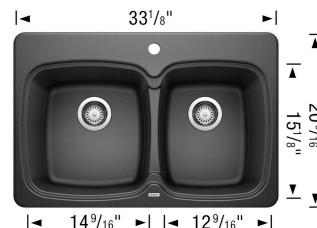

Design and planning tips

- Min cabinet size: 33 in (840 mm)
- Bowl Depth: 8 in (205.0 mm)

Specifications:

Drop in clips, Sink template, Installation instructions, 3 ½" (90 mm) stainless steel strainers, Limited lifetime warranty

4 additional knock-out hole for accessory.

Topmount sinks can be installed undermounted.

Clips #406251 sold separately.

Depending on cabinet construction, a different cabinet size may be required. Consult the cabinet manufacturer.

Codes/Standards: CSA B45.8-18/ IAPMO Z403-2018

Optional Accessories

Sink Grid	406388
CapFlow Strainer Cover	517666
Sink Grid	406387

Warranty

Limited lifetime warranty on all sinks and faucets. One-year warranty on all accessories and soap dispensers.

Code/Standards Compliance

BLANCO sinks and faucets are third-party tested and certified to CSA, cUPC, ANSI/ASME, IAPMO and NSF standards and listed by applicable certification bodies. For more information on individual product listings, contact our office or listing organization.

Need support? Learn more by watching our sink & faucet How-to videos:

<https://www.blanco.com/ca-en/support/how-to-videos/how-to-videos-for-sinks/>

BLANCO Canada Inc
100 Corporation Drive
Brampton ON L6S 6B5

Tel & Fax

Tel: 905-494-2400 Toll free: 1-877-425-2626

Fax: 905-494-2425 Toll free: 1-877-825-2626

While BLANCO strives to provide accurate information, all images and dimensions in this document are intended for reference only and are subject to change at any time without notice. This document is not intended for use as an installation guide. For technical installation details, refer to installation instructions provided with the product. BLANCO assumes no responsibility for the use of superseded or voided specifications.