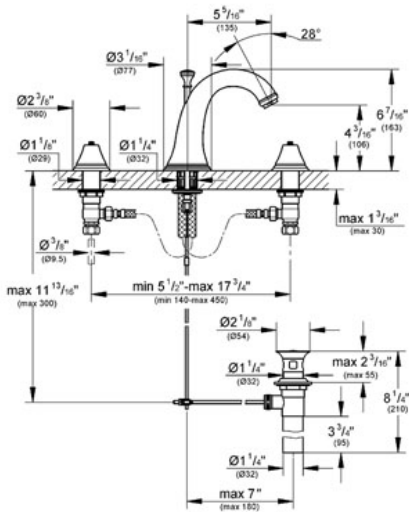

GENEVA  
Three-hole basin mixer 1/2"  
MODEL # 20801

Pure Freude an Wasser

GROHE America, Inc | 200 North Gary Avenue, Suite G, Roselle, IL 60172  
Phone: +1 (800) 444-7643 | Fax: +1 (800) 225-2778 | us-customerservice@grohe.com

**Product Description:**  
Three-hole basin mixer 1/2"

**Standard Specification:**

- GROHE StarLight® finish
- Handles sold separately
- Non-swivel high spout with flow control
- 1/2" ceramic cartridge (90° turn)
- 1 1/4" pop-up waste set
- Union nut with 7/16" drilling
- Pressure resistant flexible connection hoses (between spout and side valves)
- For Geneva cross and lever handles (18 733 / 18 734)
- Max Flow Rate 1.5 gpm (5.7 L/min)

**Applicable Codes & Standards:**

- Energy Policy Act of 1992
- NSF 61
- ASME A112.18.1/CSA B125.1
- US Federal and State material regulations
- EPA WaterSense®
- CalGreen

**Color:**

- 20801 000 chrome
- 20801 BE0 Sterling inf
- 20801 EN0 Brushed Nickel
- 20801 ZB0 Oil Rubbed Bronze