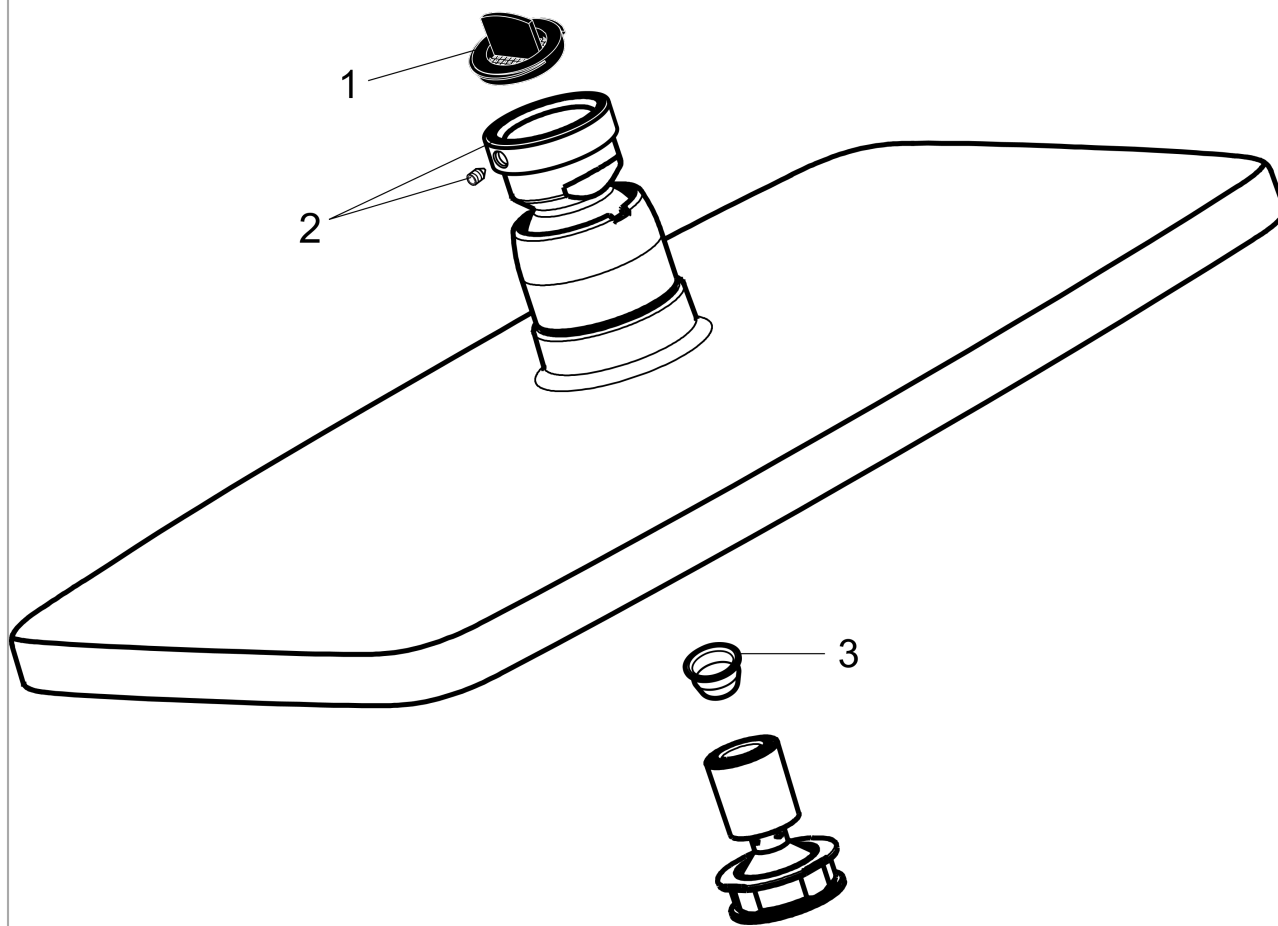

Raindance E
Showerhead 360 1-Jet, 2.5 GPM
Finishes : chrome Part no. : 27381001

Exploded drawing

Year of production: 05/10 - 06/22

Raindance E
Showerhead 360 1-Jet, 2.5 GPM
 Finishes : **chrome** Part no. : **27381001**

Spare parts list

Year of production: **05/10 - 06/22**

Pos.	Description	Part no.	PC	PU
1	filter packing	88649000	0	1
2	lock washer	98942000	0	1
3	filter	97735000	0	1