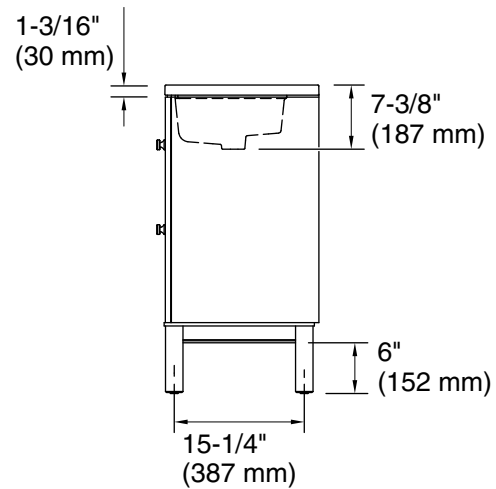

### Features

- Two full-extension 12-3/4" (325 mm) drawers with soft-close side-mount slides
- Three-way adjustable slow-close door hinges for easy cabinet access
- 18" (457 mm) cabinet interior provides ample storage space
- Finish-matched cabinet interior offers generous clearance for plumbing
- Customize your storage with optional accessories such as floor liners, drawer organizers, and perfectly sized containers (sold separately)
- Coordinates with K-33534 upgraded hardware finishes, K-25816 quartz backsplash, and K-25819 quartz side splash (sold separately)

## Technical Information

All product dimensions are nominal.