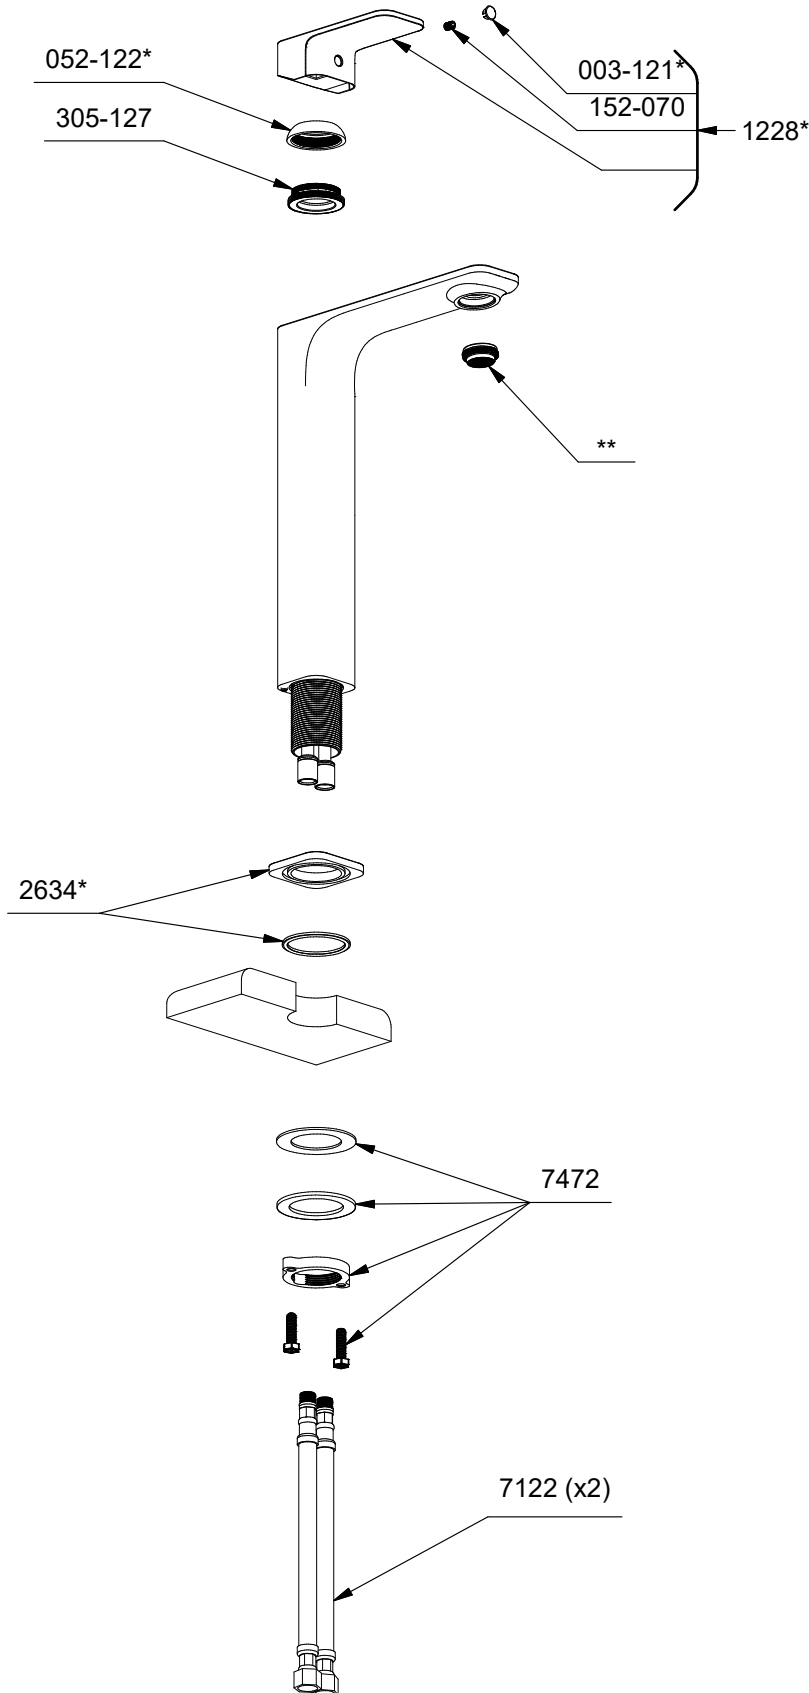

Riobel

EQL01
Equinox
Single hole lavatory faucet

*Sizes, models and finishes may differ from those presented.

***Finish determined by Suffix**

| Finish | Description |
|--------|----------------|
| C | Chrome |
| BN | Brushed Nickel |
| BK | Black |

****Aerator Kit (Include tool) :**

- S6-639-15 (1.5gpm / 5.7l/min)
- S6-639-12 (1.2gpm / 4.6l/min)
- S6-639-10 (1.0gpm / 3.8l/min)
- S6-639-05 (0.5gpm / 1.9l/min)