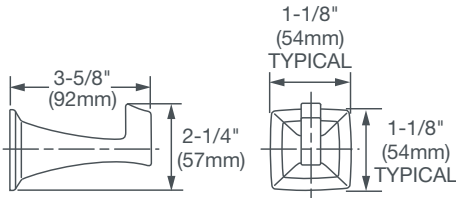

KEEFE™ ROBE HOOK

- Solid brass construction
- Concealed mounting
- Includes assembly hardware

AVAILABLE FINISHES

Polished Chrome
Brushed Nickel

FINISH CODE

100
144

DESCRIPTION

Robe Hook

PRODUCT NUMBER

D35104210.XXX

IMPORTANT: These measurements are subject to change or cancellation. No responsibility is assumed for use of superseded or voided pages.